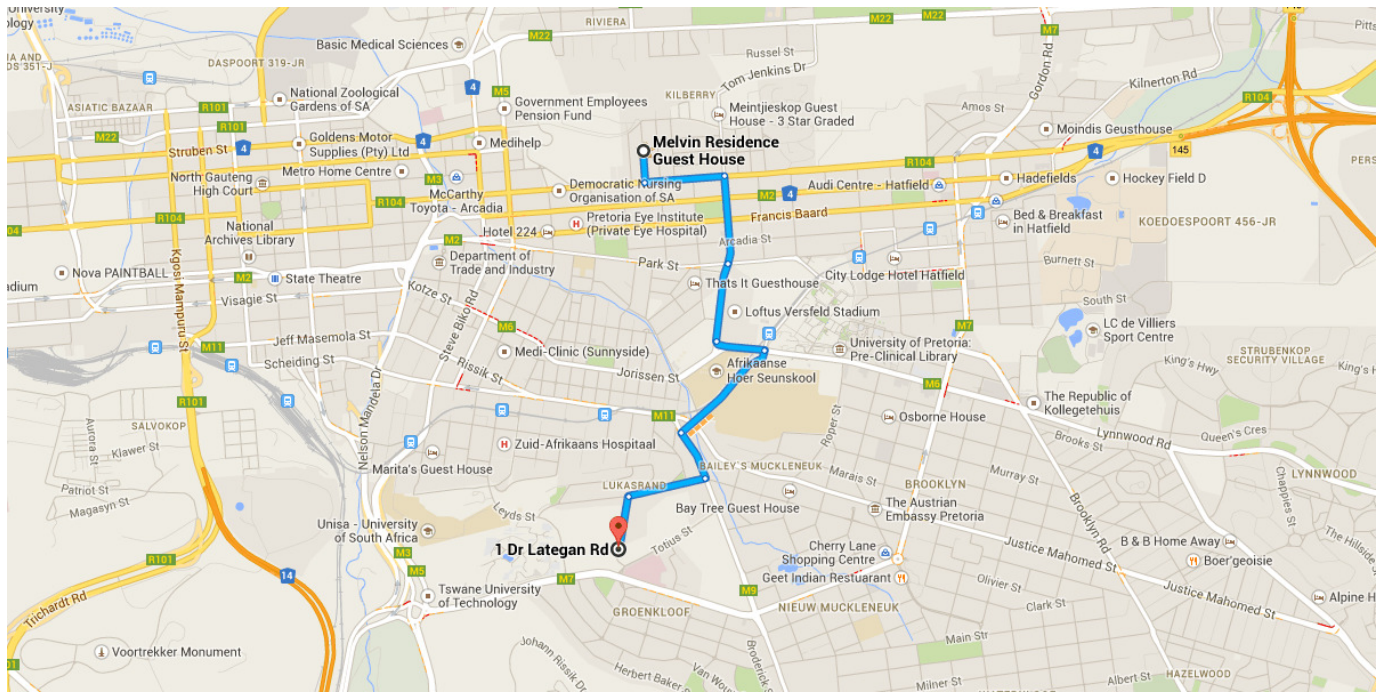

Drive 4.8 km, 10 min

Directions from Melvin Residence Guest House to 1 Dr Lategan Rd

○ Melvin Residence Guest House

184 Pine St, Pretoria 0083

Head south on Pine St toward Stanza Bopape St

240 m / 24 s

Continue on Stanza Bopape St. Take Eastwood St, Kirkness St and University Rd to Sibelius St

3.5 km / 7 min

2. Turn left onto Stanza Bopape St
600 m
3. Take the 3rd right onto Eastwood St
650 m
4. Continue onto Kirkness St
600 m
5. Turn left onto Lynnwood Rd/M6
400 m
6. Turn right onto University Rd
900 m
7. Turn left onto Florence Ribeiro
400 m

Continue on Sibelius St. Drive to Dr Lategan Rd

1.0 km / 3 min

8. Take the 1st right onto Sibelius St
600 m
 9. Take the 1st left onto Dr Lategan Rd
400 m
- i** Destination will be on the right

1 Dr Lategan Rd

Pretoria 0027

These directions are for planning purposes only. You may find that construction projects, traffic, weather, or other events may cause conditions to differ from the map results, and you should plan your route accordingly. You must obey all signs or notices regarding your route.