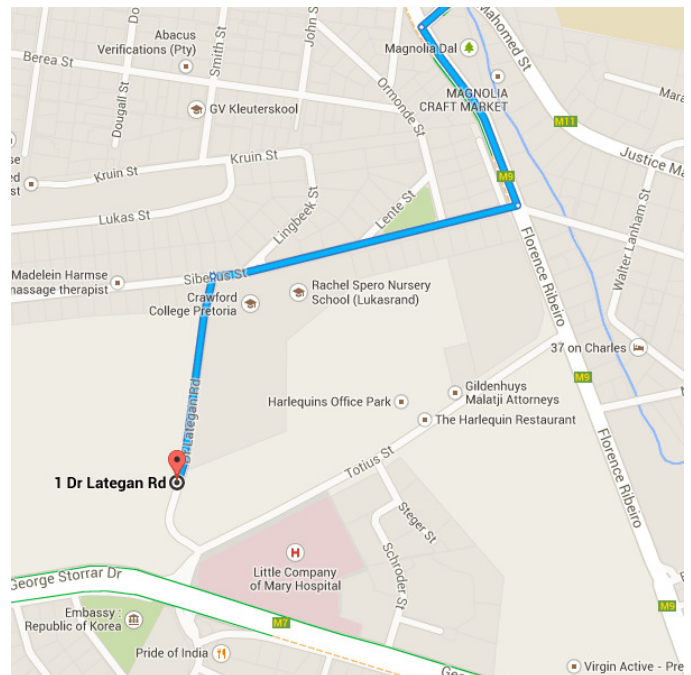

Drive 4.8 km, 10 min

Directions from Melvin Residence Guest House to 1 Dr Lategan Rd

○ Melvin Residence Guest House

184 Pine St, Pretoria 0083

Head south on Pine St toward Stanza Bopape St

240 m / 24 s

Continue on Stanza Bopape St. Take Eastwood St, Kirkness St and University Rd to Sibelius St

3.5 km / 7 min

2. Turn left onto Stanza Bopape St
600 m
3. Take the 3rd right onto Eastwood St
650 m
4. Continue onto Kirkness St
600 m
5. Turn left onto Lynnwood Rd/M6
400 m
6. Turn right onto University Rd
900 m
7. Turn left onto Florence Ribeiro
400 m

Continue on Sibelius St. Drive to Dr Lategan Rd

1.0 km / 3 min

8. Take the 1st right onto Sibelius St
600 m
 9. Take the 1st left onto Dr Lategan Rd
400 m
- i** Destination will be on the right

1 Dr Lategan Rd

Pretoria 0027

These directions are for planning purposes only. You may find that construction projects, traffic, weather, or other events may cause conditions to differ from the map results, and you should plan your route accordingly. You must obey all signs or notices regarding your route.