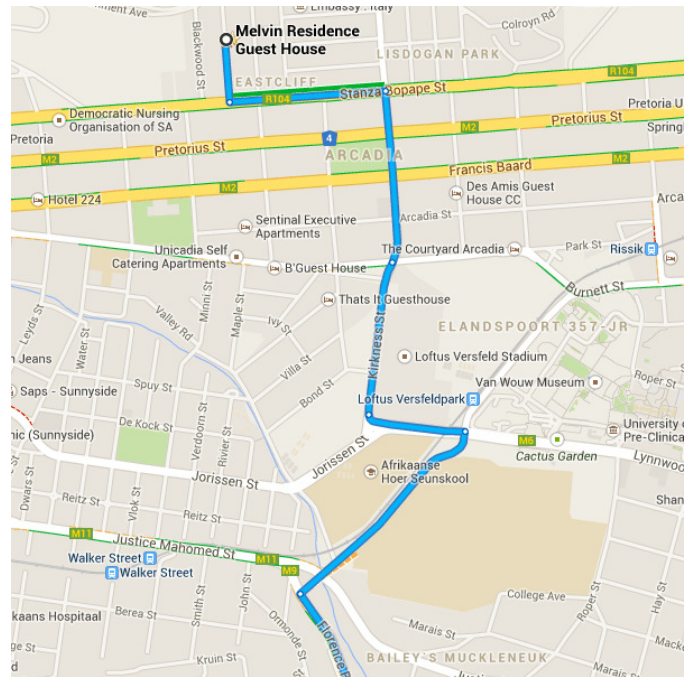

Drive 4.8 km, 10 min

Directions from Melvin Residence Guest House to 1 Dr Lategan Rd

○ Melvin Residence Guest House

184 Pine St, Pretoria 0083

Head south on Pine St toward Stanza Bopape St

240 m / 24 s

Continue on Stanza Bopape St. Take Eastwood St, Kirkness St and University Rd to Sibelius St

3.5 km / 7 min

2. Turn left onto Stanza Bopape St
600 m
3. Take the 3rd right onto Eastwood St
650 m
4. Continue onto Kirkness St
600 m
5. Turn left onto Lynnwood Rd/M6
400 m
6. Turn right onto University Rd
900 m
7. Turn left onto Florence Ribeiro
400 m

Continue on Sibelius St. Drive to Dr Lategan Rd

1.0 km / 3 min

8. Take the 1st right onto Sibelius St
600 m
 9. Take the 1st left onto Dr Lategan Rd
400 m
- i** Destination will be on the right

1 Dr Lategan Rd

Pretoria 0027

These directions are for planning purposes only. You may find that construction projects, traffic, weather, or other events may cause conditions to differ from the map results, and you should plan your route accordingly. You must obey all signs or notices regarding your route.