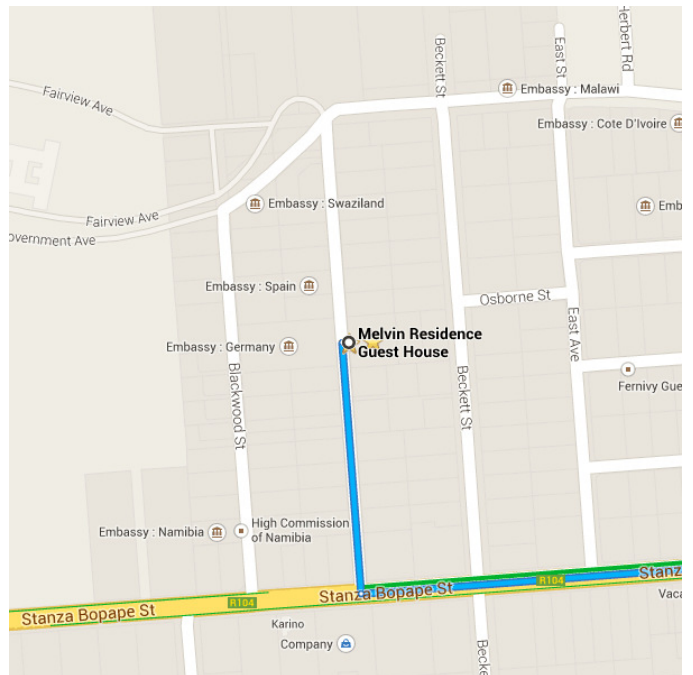

Drive 4.8 km, 10 min

Directions from Melvin Residence Guest House to 1 Dr Lategan Rd

○ Melvin Residence Guest House

184 Pine St, Pretoria 0083

Head south on Pine St toward Stanza Bopape St

240 m / 24 s

Continue on Stanza Bopape St. Take Eastwood St, Kirkness St and University Rd to Sibelius St

3.5 km / 7 min

2. Turn left onto Stanza Bopape St
600 m
3. Take the 3rd right onto Eastwood St
650 m
4. Continue onto Kirkness St
600 m
5. Turn left onto Lynnwood Rd/M6
400 m
6. Turn right onto University Rd
900 m
7. Turn left onto Florence Ribeiro
400 m

Continue on Sibelius St. Drive to Dr Lategan Rd

1.0 km / 3 min

8. Take the 1st right onto Sibelius St
600 m
 9. Take the 1st left onto Dr Lategan Rd
400 m
- i** Destination will be on the right

1 Dr Lategan Rd