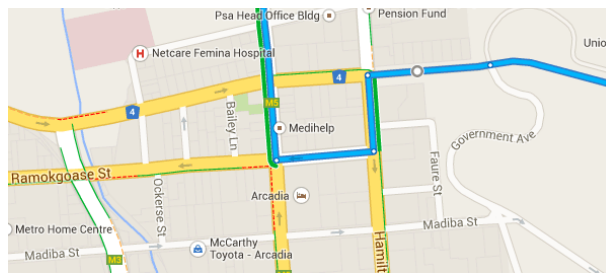

Drive 2.8 km, 7 min

Directions from Melvin Residence Guest House to 25 Hamilton St

○ Melvin Residence Guest House ⚠ This route has restricted usage or private roads.
184 Pine St, Pretoria 0083

Take Government Ave to Hamilton St/N4

1.3 km / 3 min

- ↑ 1. Head north on Pine St toward Government Ave

- ↶ 2. Sharp left onto Government Ave
⚠ Partial restricted usage road

- ↑ 3. Continue onto Edmond St

Take Steve Biko Rd to Hamilton St

1.5 km / 4 min

- ↶ 4. Turn left onto Hamilton St/N4

- ↷ 5. Take the 1st right onto Johannes Ramokgoase St

- 6. Take the 1st **right** onto **Steve Biko Rd**
700 m
- 7. Turn **right** onto **Soutpansberg Rd/M22**
200 m
- 8. Take the 1st **right** onto **Hamilton St**
190 m

📍 25 Hamilton St

Pretoria 0084

These directions are for planning purposes only. You may find that construction projects, traffic, weather, or other events may cause conditions to differ from the map results, and you should plan your route accordingly. You must obey all signs or notices regarding your route.