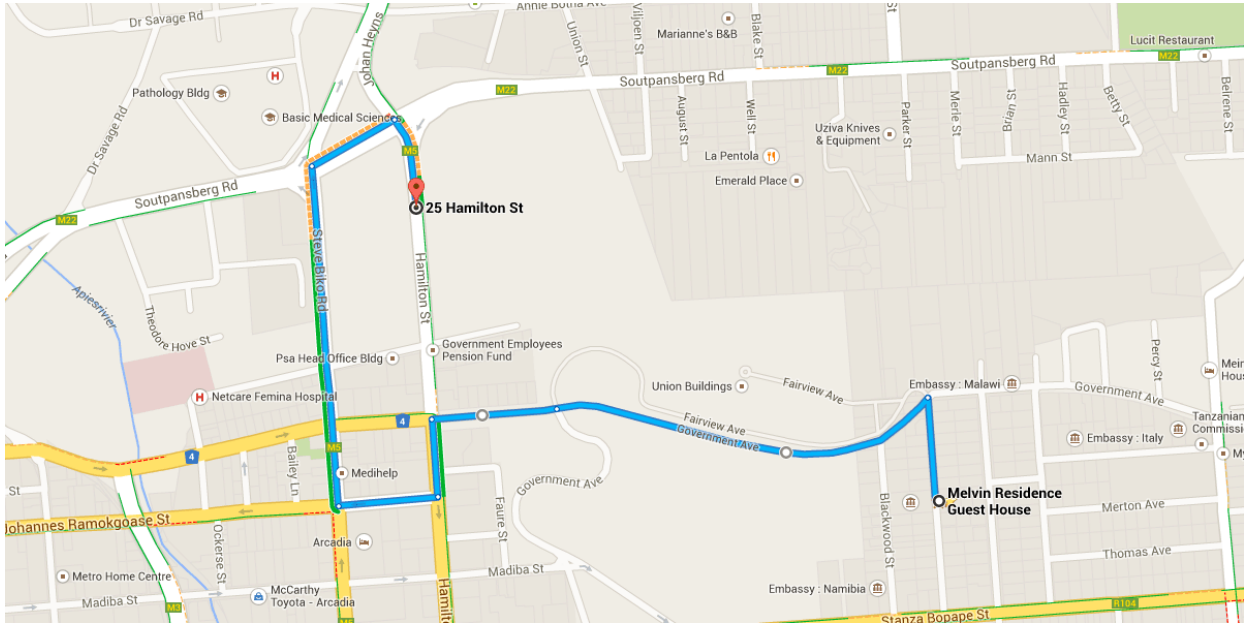

Drive 2.8 km, 7 min

Directions from Melvin Residence Guest House to 25 Hamilton St

○ Melvin Residence Guest House ⚠ This route has restricted usage or private roads.
184 Pine St, Pretoria 0083

Take Government Ave to Hamilton St/N4

1.3 km / 3 min

- ↑ 1. Head north on Pine St toward Government Ave

- ↶ 2. Sharp left onto Government Ave
⚠ Partial restricted usage road

- ↑ 3. Continue onto Edmond St

Take Steve Biko Rd to Hamilton St

1.5 km / 4 min

- ↶ 4. Turn left onto Hamilton St/N4

- ↷ 5. Take the 1st right onto Johannes Ramokgoase St

- 6. Take the 1st **right** onto **Steve Biko Rd**
700 m
- 7. Turn **right** onto **Soutpansberg Rd/M22**
200 m
- 8. Take the 1st **right** onto **Hamilton St**
190 m

📍 25 Hamilton St

Pretoria 0084

These directions are for planning purposes only. You may find that construction projects, traffic, weather, or other events may cause conditions to differ from the map results, and you should plan your route accordingly. You must obey all signs or notices regarding your route.