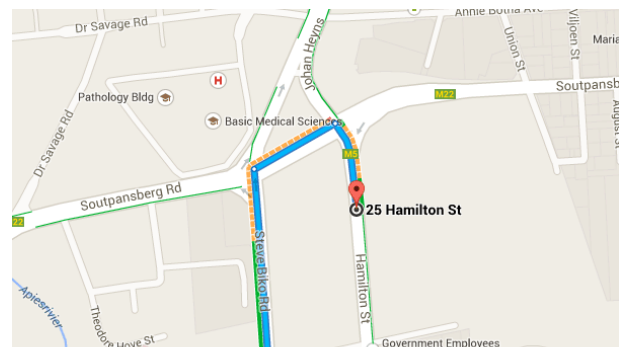

Drive 2.8 km, 7 min

Directions from Melvin Residence Guest House to 25 Hamilton St

○ Melvin Residence Guest House ⚠ This route has restricted usage or private roads.
184 Pine St, Pretoria 0083

Take Government Ave to Hamilton St/N4

1.3 km / 3 min

- ↑ 1. Head north on Pine St toward Government Ave

- ↶ 2. Sharp left onto Government Ave
⚠ Partial restricted usage road

- ↑ 3. Continue onto Edmond St

Take Steve Biko Rd to Hamilton St

1.5 km / 4 min

- ↶ 4. Turn left onto Hamilton St/N4

- ↷ 5. Take the 1st right onto Johannes Ramokgoase St

- 6. Take the 1st **right** onto **Steve Biko Rd**
700 m
- 7. Turn **right** onto **Soutpansberg Rd/M22**
200 m
- 8. Take the 1st **right** onto **Hamilton St**
190 m

📍 25 Hamilton St

Pretoria 0084

These directions are for planning purposes only. You may find that construction projects, traffic, weather, or other events may cause conditions to differ from the map results, and you should plan your route accordingly. You must obey all signs or notices regarding your route.