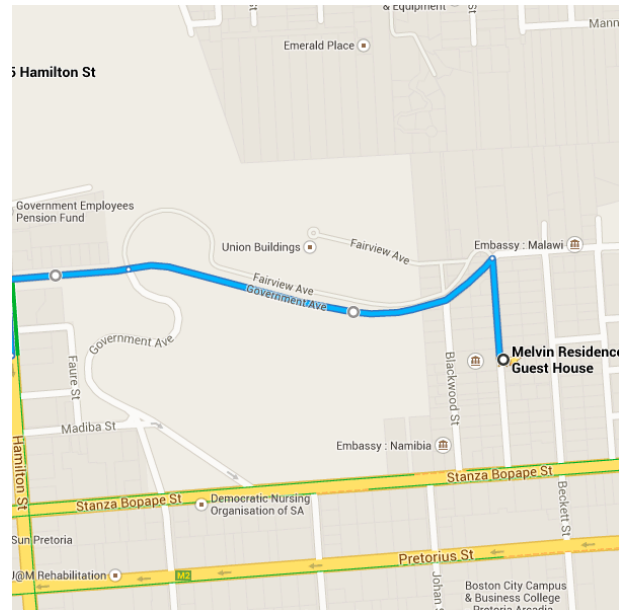

Drive 2.8 km, 7 min

Directions from Melvin Residence Guest House to 25 Hamilton St

○ Melvin Residence Guest House ⚠ This route has restricted usage or private roads.
184 Pine St, Pretoria 0083

Take Government Ave to Hamilton St/N4

1.3 km / 3 min

- ↑ 1. Head north on Pine St toward Government Ave

- ↶ 2. Sharp left onto Government Ave
⚠ Partial restricted usage road

- ↑ 3. Continue onto Edmond St

Take Steve Biko Rd to Hamilton St

1.5 km / 4 min

- ↶ 4. Turn left onto Hamilton St/N4

- ↷ 5. Take the 1st right onto Johannes Ramokgoase St

- 6. Take the 1st **right** onto **Steve Biko Rd**
700 m
- 7. Turn **right** onto **Soutpansberg Rd/M22**
200 m
- 8. Take the 1st **right** onto **Hamilton St**
190 m

📍 25 Hamilton St

Pretoria 0084

These directions are for planning purposes only. You may find that construction projects, traffic, weather, or other events may cause conditions to differ from the map results, and you should plan your route accordingly. You must obey all signs or notices regarding your route.