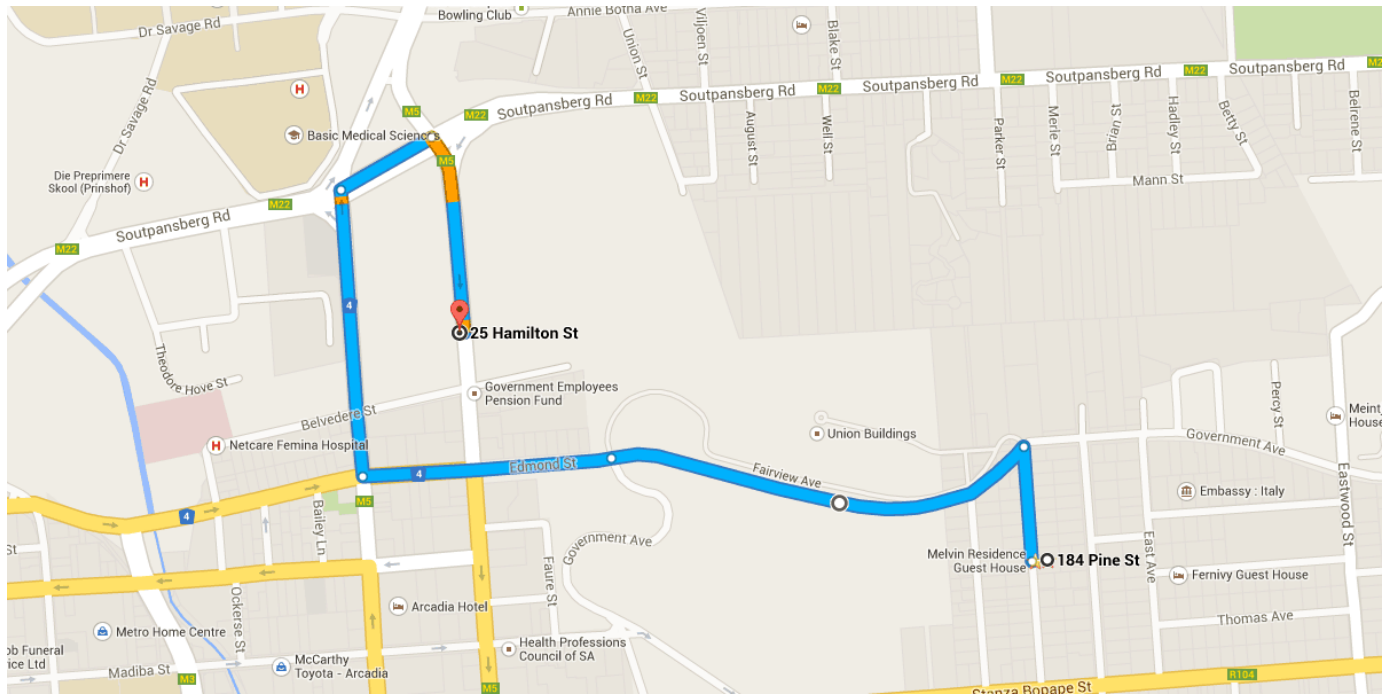

Directions from 184 Pine St to 25 Hamilton St

○ 184 Pine St

Pretoria 0007

This route has restricted usage or private roads.

1. Head north on Pine St toward Government Ave

220 m

2. Sharp left onto Government Ave

Partial restricted usage road

800 m

3. Continue onto Edmond St

450 m

4. Turn right onto Steve Biko Rd

550 m

5. Turn right onto Soutpansberg Rd/M22

200 m

6. Take the 1st right onto Hamilton St

Destination will be on the right

400 m

◎ 25 Hamilton St

Pretoria 0084

These directions are for planning purposes only. You may find that construction projects, traffic, weather, or other events may cause conditions to differ from the