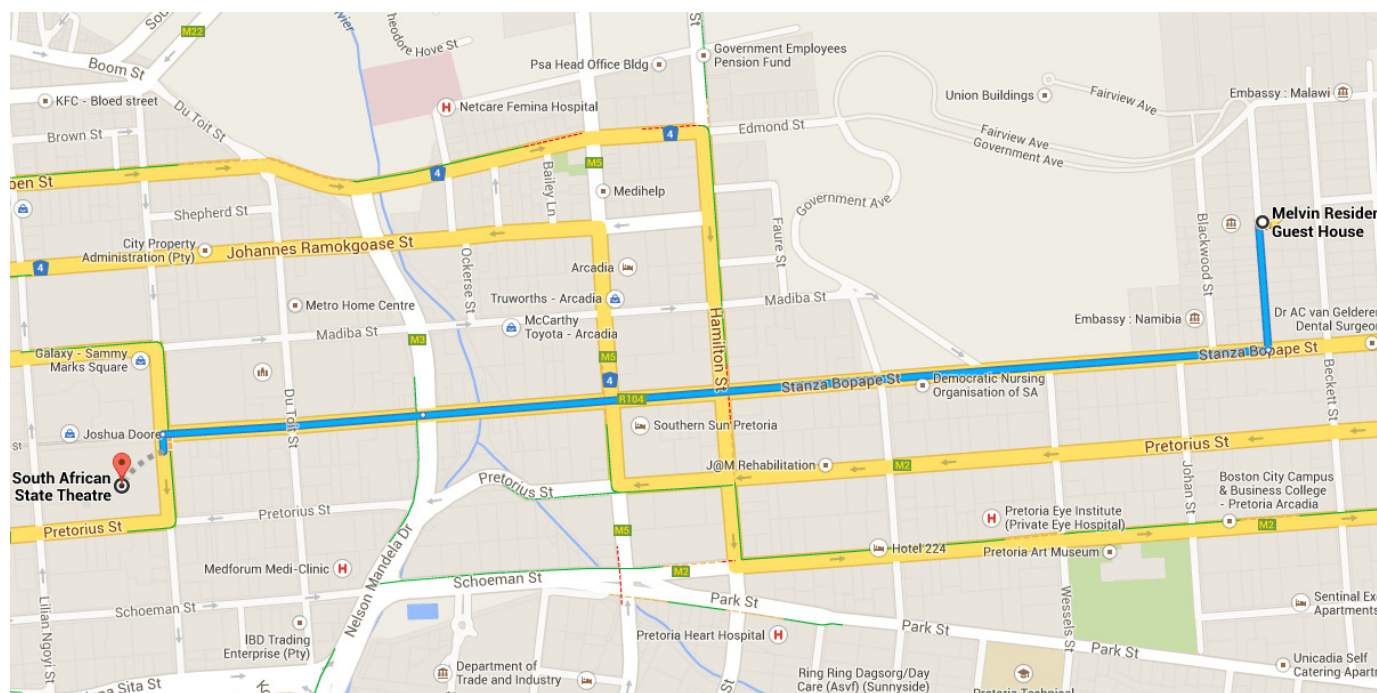

Directions from Melvin Residence Guest House to The South African State Theatre

○ Melvin Residence Guest House

184 Pine St, Pretoria 0083

1. Head south on Pine St toward Stanza Bopape St

240 m

2. Turn right onto Stanza Bopape St

1.6 km

3. Continue onto Helen Joseph St

500 m

4. Turn left onto Prinsloo St

Destination will be on the right

32 m

⊙ The South African State Theatre

320 Pretorius St, Pretoria 0002

These directions are for planning purposes only. You may find that construction projects, traffic, weather, or other events may cause conditions to differ from the map results, and you should plan your route accordingly. You must obey all signs or notices regarding your route.

Map data ©2014 AfriGIS (Pty) Ltd, Google