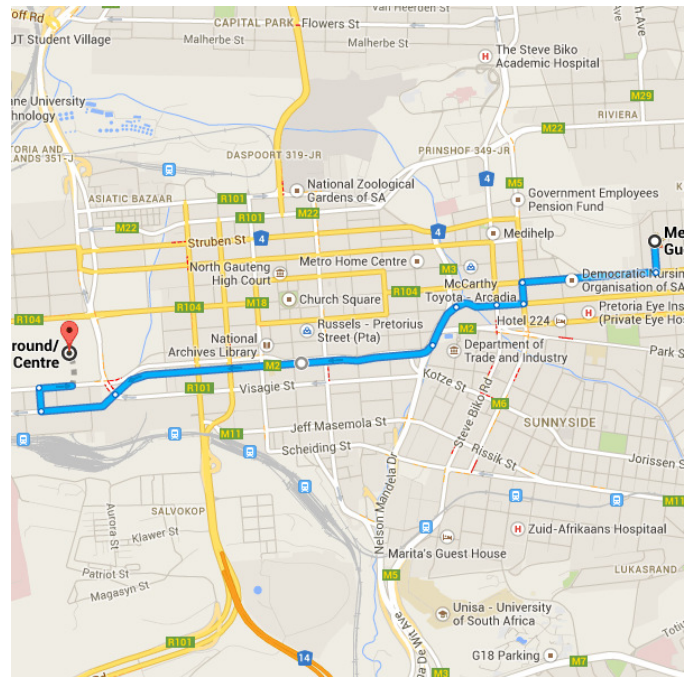

# Directions from Melvin Residence Guest House to Pretoria Show Ground/ Tshwane Event Centre, Soutter Street Show Ground 648-Jr Pretoria Gauteng 0117

## ○ Melvin Residence Guest House

184 Pine St, Pretoria 0083, South Africa

Head south on Pine St toward Stanza Bopape St

240 m / 24 s

Continue on Stanza Bopape St. Take M2 and Nana Sita St to Soutter St/M2

5.6 km / 13 min

2. Turn right onto Stanza Bopape St

3. Turn **left** onto **Hamilton St/N4** 1.0 km
  4. Take the 1st **right** onto **N4** 160 m
  5. Continue onto **Pretorius St/M2** 210 m
  6. Slight **left** onto **Nelson Mandela Dr/M2/M3** 350 m
  7. Slight **right** onto **Nana Sita St** 350 m
  8. Continue onto **Mitchell St** 2.5 km
  9. Turn **right** onto **Elson St** 600 m
  10. Turn **right** onto **Soutter St/M2** 180 m
- i** Destination will be on the left 250 m

## 📍 Pretoria Show Ground/ Tshwane Event Centre, Soutter Street Show Ground 648-Jr Pretoria Gauteng 0117

Soutter St, Pretoria 0117, South Africa

These directions are for planning purposes only. You may find that construction projects, traffic, weather, or other events may cause conditions to differ from the map results, and you should plan your route accordingly. You must obey all signs or notices regarding your route.