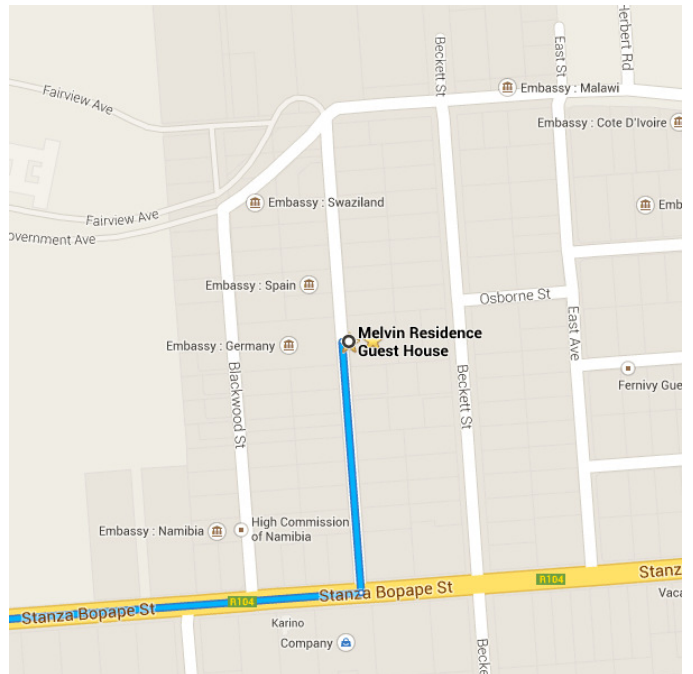

# Directions from Melvin Residence Guest House to Pretoria Show Ground/ Tshwane Event Centre, Soutter Street Show Ground 648-Jr Pretoria Gauteng 0117

## ○ Melvin Residence Guest House

184 Pine St, Pretoria 0083, South Africa

Head south on Pine St toward Stanza Bopape St

240 m / 24 s

Continue on Stanza Bopape St. Take M2 and Nana Sita St to Soutter St/M2

5.6 km / 13 min

2. Turn right onto Stanza Bopape St

3. Turn **left** onto **Hamilton St/N4** 1.0 km
  4. Take the 1st **right** onto **N4** 160 m
  5. Continue onto **Pretorius St/M2** 210 m
  6. Slight **left** onto **Nelson Mandela Dr/M2/M3** 350 m
  7. Slight **right** onto **Nana Sita St** 350 m
  8. Continue onto **Mitchell St** 2.5 km
  9. Turn **right** onto **Elson St** 600 m
  10. Turn **right** onto **Soutter St/M2** 180 m
- i** Destination will be on the left 250 m

## 📍 Pretoria Show Ground/ Tshwane Event Centre, Soutter Street Show Ground 648-Jr Pretoria Gauteng 0117

Soutter St, Pretoria 0117, South Africa

These directions are for planning purposes only. You may find that construction projects, traffic, weather, or other events may cause conditions to differ from the map results, and you should plan your route accordingly. You must obey all signs or notices regarding your route.