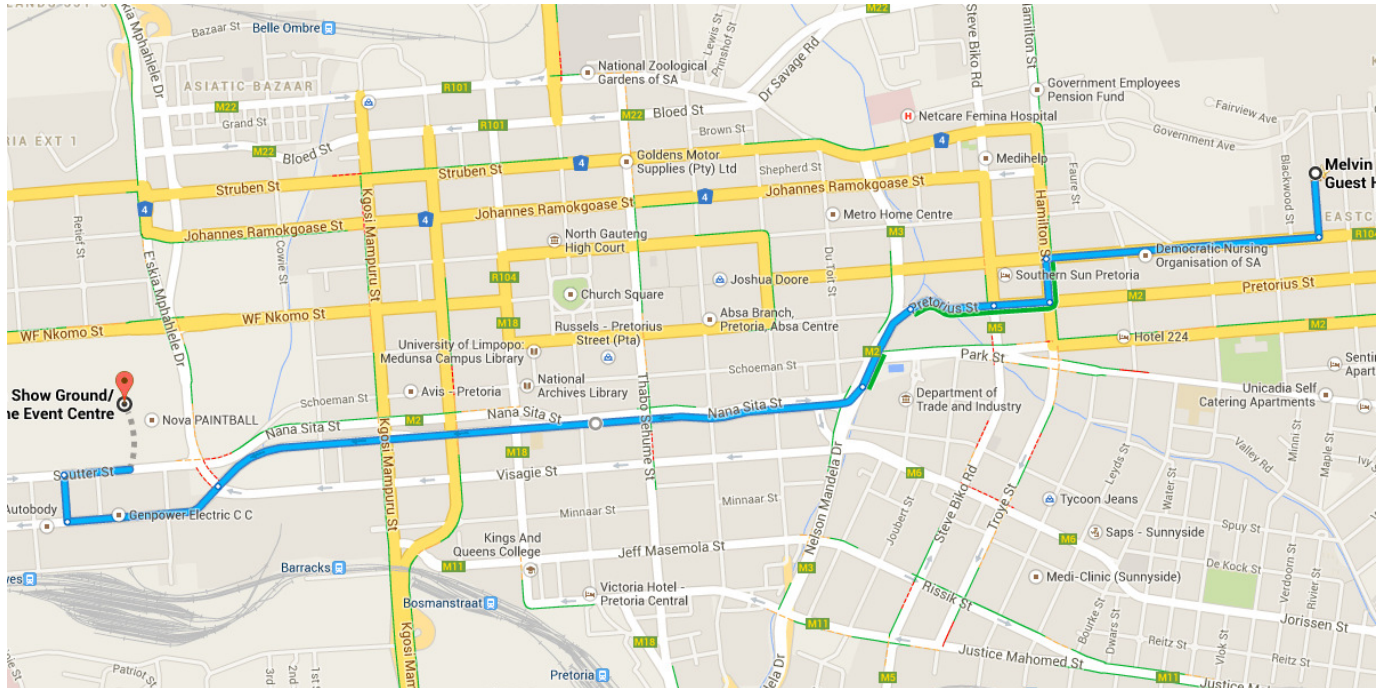

# Directions from Melvin Residence Guest House to Pretoria Show Ground/ Tshwane Event Centre, Soutter Street Show Ground 648-Jr Pretoria Gauteng 0117

## ○ Melvin Residence Guest House

184 Pine St, Pretoria 0083, South Africa

Head south on Pine St toward Stanza Bopape St

240 m / 24 s

Continue on Stanza Bopape St. Take M2 and Nana Sita St to Soutter St/M2

5.6 km / 13 min

2. Turn right onto Stanza Bopape St

3. Turn **left** onto **Hamilton St/N4** 1.0 km
  4. Take the 1st **right** onto **N4** 160 m
  5. Continue onto **Pretorius St/M2** 210 m
  6. Slight **left** onto **Nelson Mandela Dr/M2/M3** 350 m
  7. Slight **right** onto **Nana Sita St** 350 m
  8. Continue onto **Mitchell St** 2.5 km
  9. Turn **right** onto **Elson St** 600 m
  10. Turn **right** onto **Soutter St/M2** 180 m
- i** Destination will be on the left 250 m

## 📍 Pretoria Show Ground/ Tshwane Event Centre, Soutter Street Show Ground 648-Jr Pretoria Gauteng 0117

Soutter St, Pretoria 0117, South Africa

These directions are for planning purposes only. You may find that construction projects, traffic, weather, or other events may cause conditions to differ from the map results, and you should plan your route accordingly. You must obey all signs or notices regarding your route.