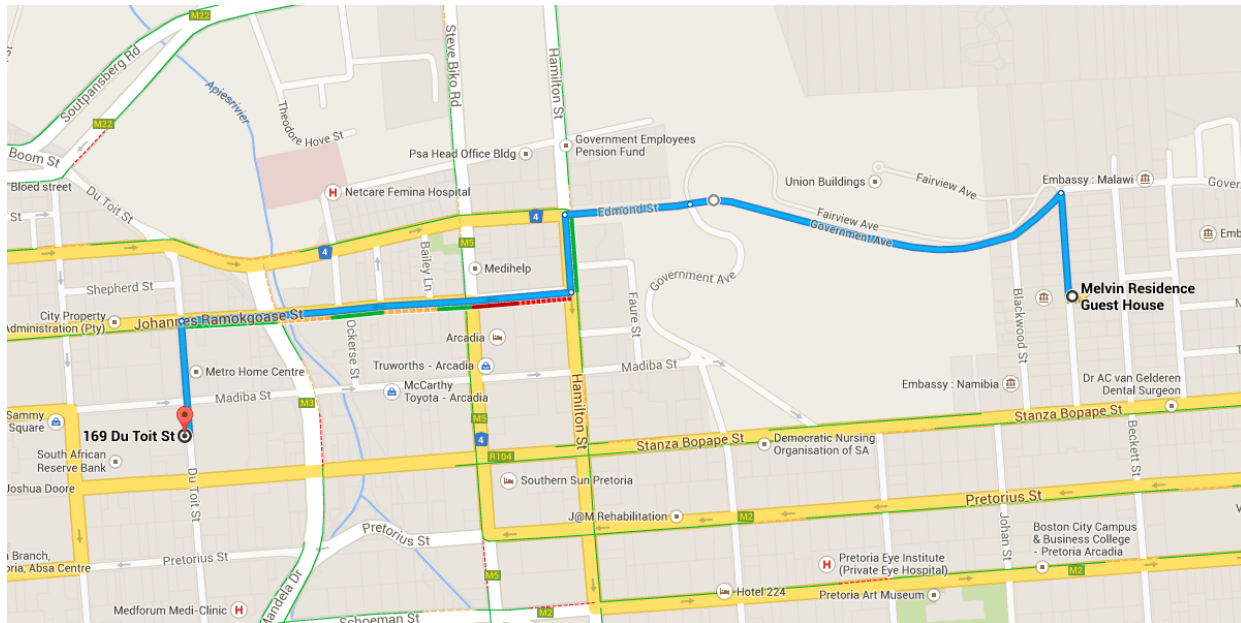

Drive 2.5 km, 5 min

Directions from Melvin Residence Guest House to 169 Du Toit St

Melvin Residence Guest House ⚠️ This route has restricted usage or private roads.
184 Pine St, Pretoria 0083

- 1. Head north on Pine St toward Government Ave 220 m
- 2. Sharp left onto Government Ave 800 m
⚠️ Partial restricted usage road
- 3. Continue onto Edmond St 260 m
- 4. Turn left onto Hamilton St/N4 160 m
- 5. Take the 1st right onto Johannes Ramokgoase St 800 m
- 6. Turn left onto Du Toit St 240 m
📍 Destination will be on the right

169 Du Toit St
Pretoria 0002

These directions are for planning purposes only. You may find that construction projects, traffic, weather, or other events may cause conditions to differ from the

map results, and you should plan your route accordingly. You must obey all signs or notices regarding your route.

Map data ©2014 AfriGIS (Pty) Ltd, Google