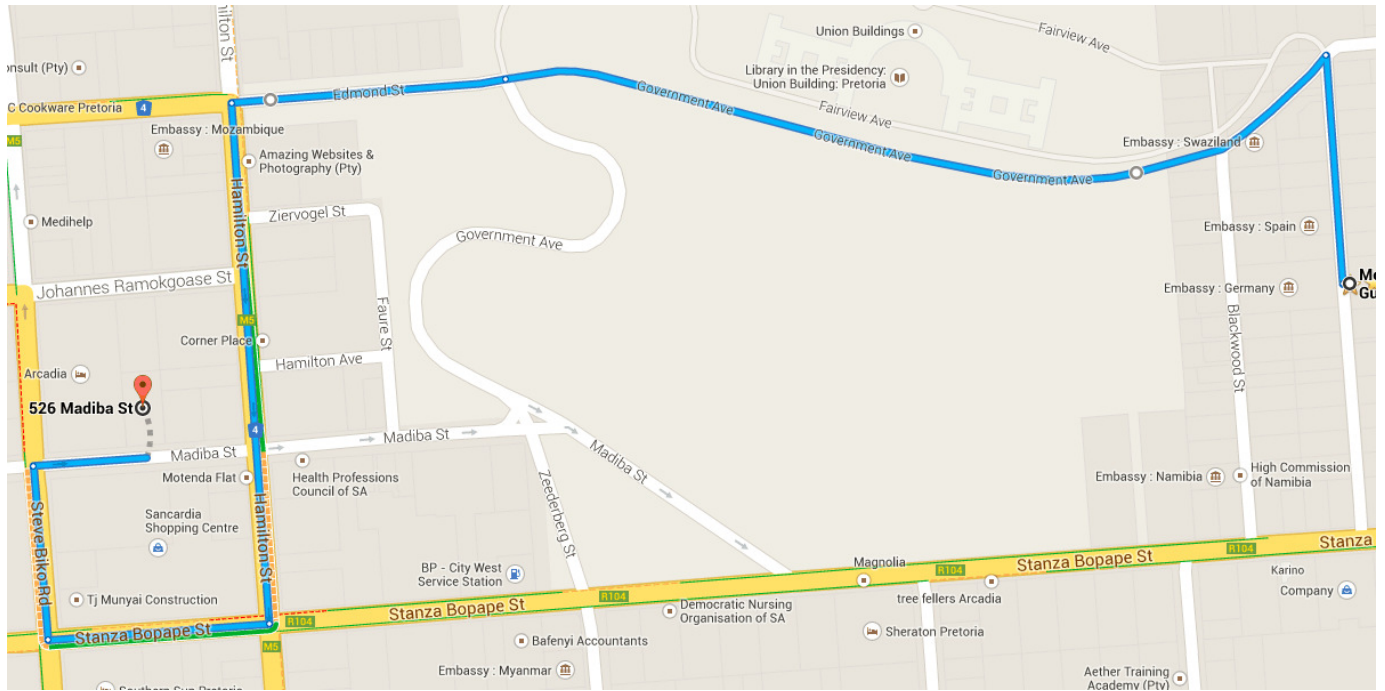

Directions from Melvin Residence Guest House to 526 Madiba St

Melvin Residence Guest House

184 Pine St, Pretoria 0083

This route has restricted usage or private roads.

- 1. Head north on Pine St toward Government Ave

220 m
- 2. Sharp left onto Government Ave

Partial restricted usage road

800 m
- 3. Continue onto Edmond St

260 m
- 4. Turn left onto Hamilton St/N4

500 m
- 5. Turn right onto Stanza Bopape St

210 m
- 6. Take the 1st right onto Steve Biko Rd/N4

170 m
- 7. Take the 1st right onto Madiba St

Destination will be on the left

110 m

526 Madiba St

Pretoria 0007

These directions are for planning purposes only. You may find that construction projects, traffic, weather, or other events may cause conditions to differ from the map results, and you should plan your route accordingly. You must obey all signs or notices regarding your route.

Map data ©2014 AfriGIS (Pty) Ltd, Google