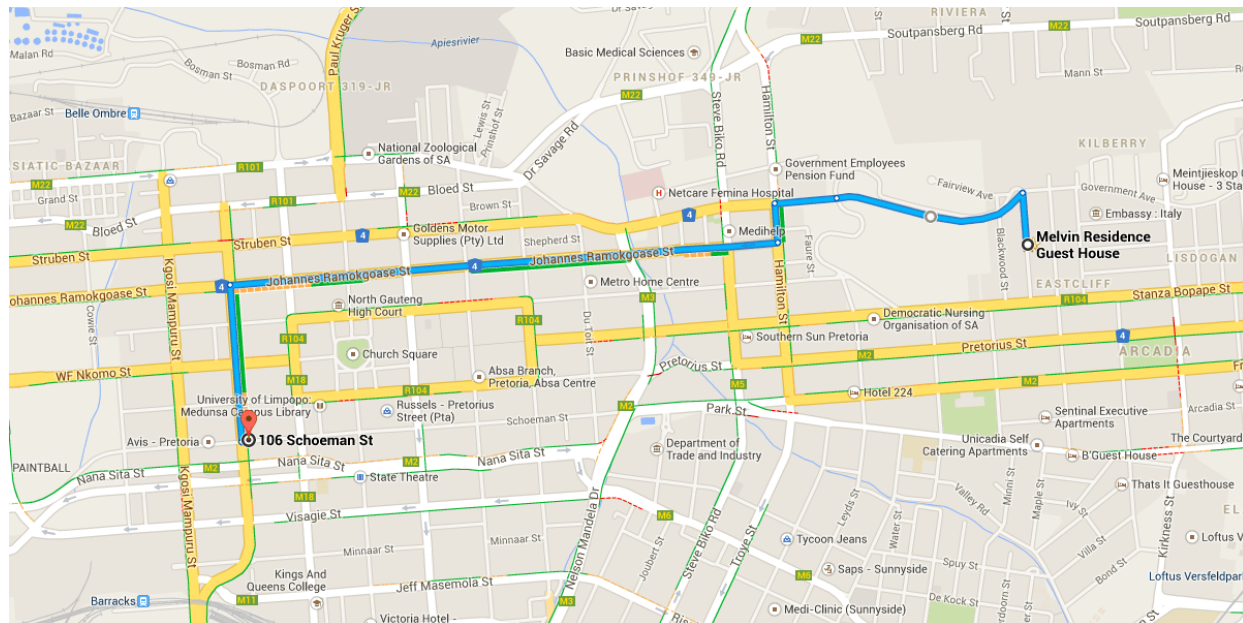

Drive 4.4 km, 9 min

Directions from Melvin Residence Guest House to 106 Schoeman St

Melvin Residence Guest House This route has restricted usage or private roads.
 184 Pine St, Pretoria 0083

1. Head north on Pine St toward Government Ave

 220 m
2. Sharp left onto Government Ave
 Partial restricted usage road

 800 m
3. Continue onto Edmond St

 260 m
4. Turn left onto Hamilton St/N4

 160 m
5. Take the 1st right onto Johannes Ramokgoase St

 2.3 km
6. Turn left onto Sophie de Bruyn St

 650 m
7. Turn left onto Francis Baard Street
 Destination will be on the left

 28 m

106 Schoeman St
 Pretoria 0002

These directions are for planning purposes only. You may find that construction projects, traffic, weather, or other events may cause conditions to differ from the map results, and you should plan your route accordingly. You must obey all signs or notices regarding your route.