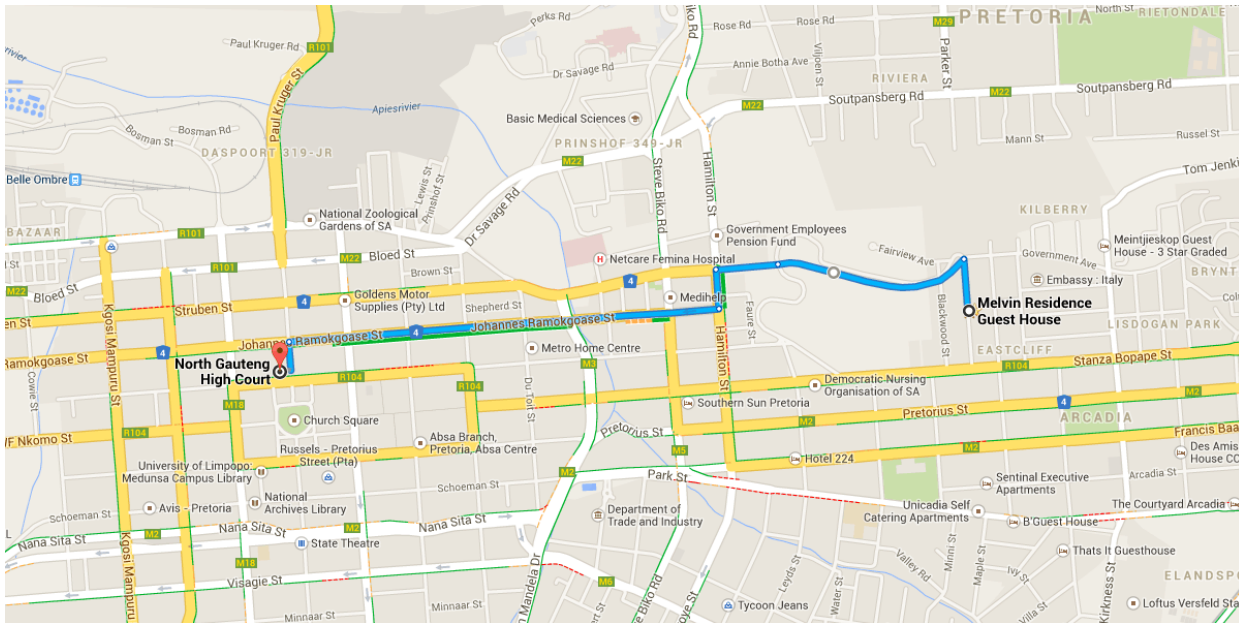

Drive 3.4 km, 7 min

Directions from Melvin Residence Guest House to North Gauteng High Court

○ Melvin Residence Guest House ⚠ This route has restricted usage or private roads.
 184 Pine St, Pretoria 0083

- ↑ 1. Head north on Pine St toward Government Ave
220 m
- ↙ 2. Sharp left onto Government Ave
⚠ Partial restricted usage road
800 m
- ↑ 3. Continue onto Edmond St
260 m
- ↙ 4. Turn left onto Hamilton St/N4
160 m
- ↘ 5. Take the 1st right onto Johannes Ramokgoase St
1.8 km
- ↙ 6. Turn left onto Paul Kruger St
i Destination will be on the right
120 m

⊙ North Gauteng High Court
 Pretoria

These directions are for planning purposes only. You may find that construction projects, traffic, weather, or other events may cause conditions to differ from the

map results, and you should plan your route accordingly. You must obey all signs or notices regarding your route.