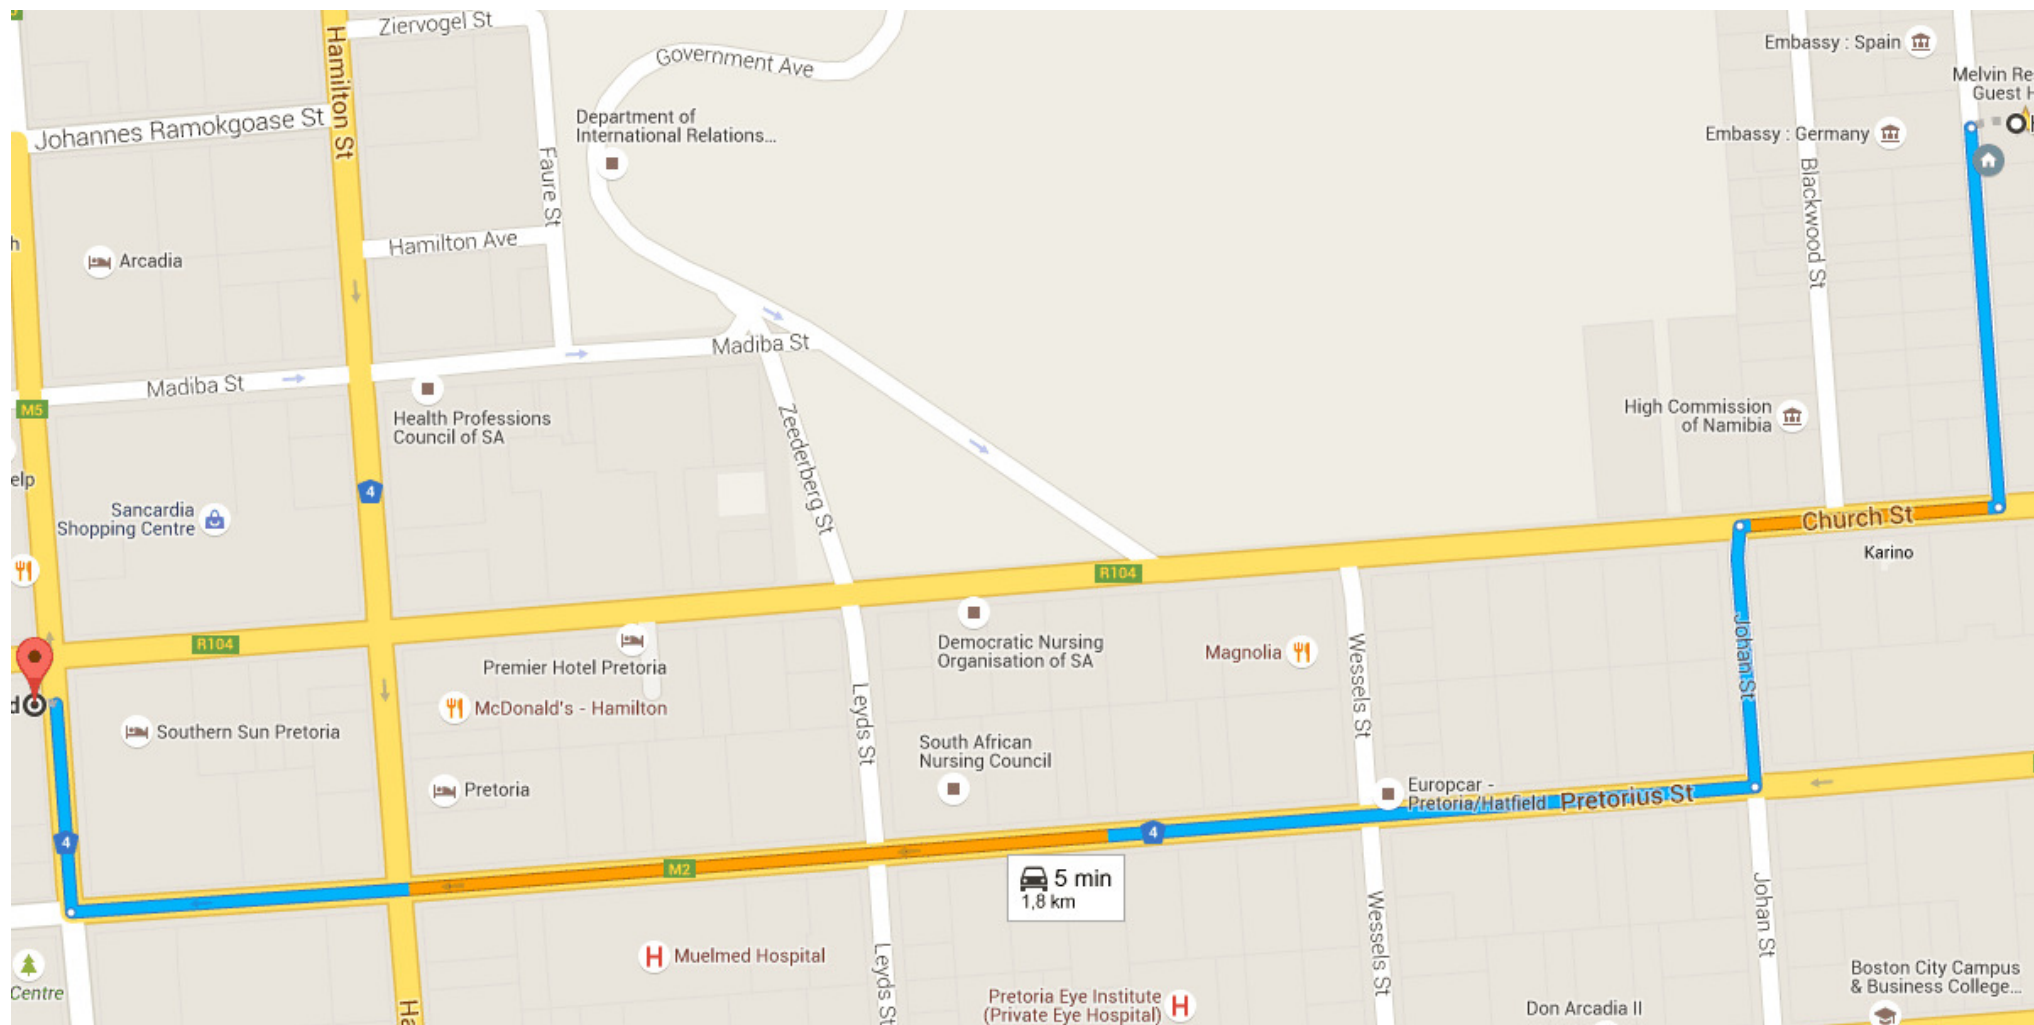

Directions from 184 Pine St to Steve Biko Rd

o 184 Pine St
Pretoria, 0007

-  1. Head **south** on Pine St toward Church St/R104 240 m
-  2. Turn **right** onto Church St/R104 170 m
-  3. Turn **left** onto Johan St 170 m
-  4. Turn **right** at the 1st cross street onto Pretorius St/M2/N4 1.1 km
-  5. Turn **right** onto Steve Biko Rd/M5/N4 130 m
 Destination will be on the left

Steve Biko Rd

Pretoria, 0007

These directions are for planning purposes only. You may find that construction projects, traffic, weather, or other events may cause conditions to differ from the map results, and you should plan your route accordingly. You must obey all signs or notices regarding your route.

Map data ©2015 AfriGIS (Pty) Ltd, Google