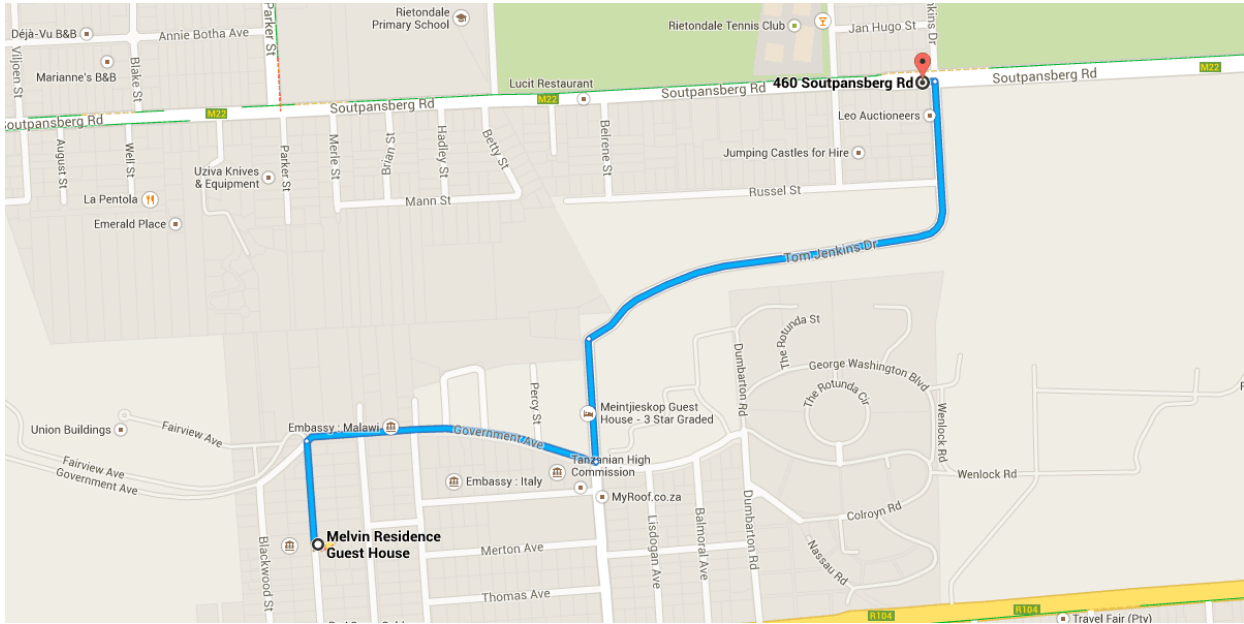

Drive 2.2 km, 5 min

Directions from Melvin Residence Guest House to 460 Soutpansberg Rd

○ Melvin Residence Guest House

184 Pine St, Pretoria 0083

- ↑ 1. Head north on Pine St toward Government Ave 220 m
 - ↘ 2. Take the 1st right onto Government Ave 600 m
 - ↙ 3. Turn left onto Eastwood St 260 m
 - ↑ 4. Eastwood St turns right and becomes Tom Jenkins Dr 1.1 km
 - ↙ 5. Turn left onto Soutpansberg Rd/M22 26 m
- i Destination will be on the left

⊙ 460 Soutpansberg Rd

Pretoria 0084

These directions are for planning purposes only. You may find that construction projects, traffic, weather, or other events may cause conditions to differ from the map results, and you should plan your route accordingly. You must obey all signs or notices regarding your route.

Map data ©2014 AfriGIS (Pty) Ltd, Google