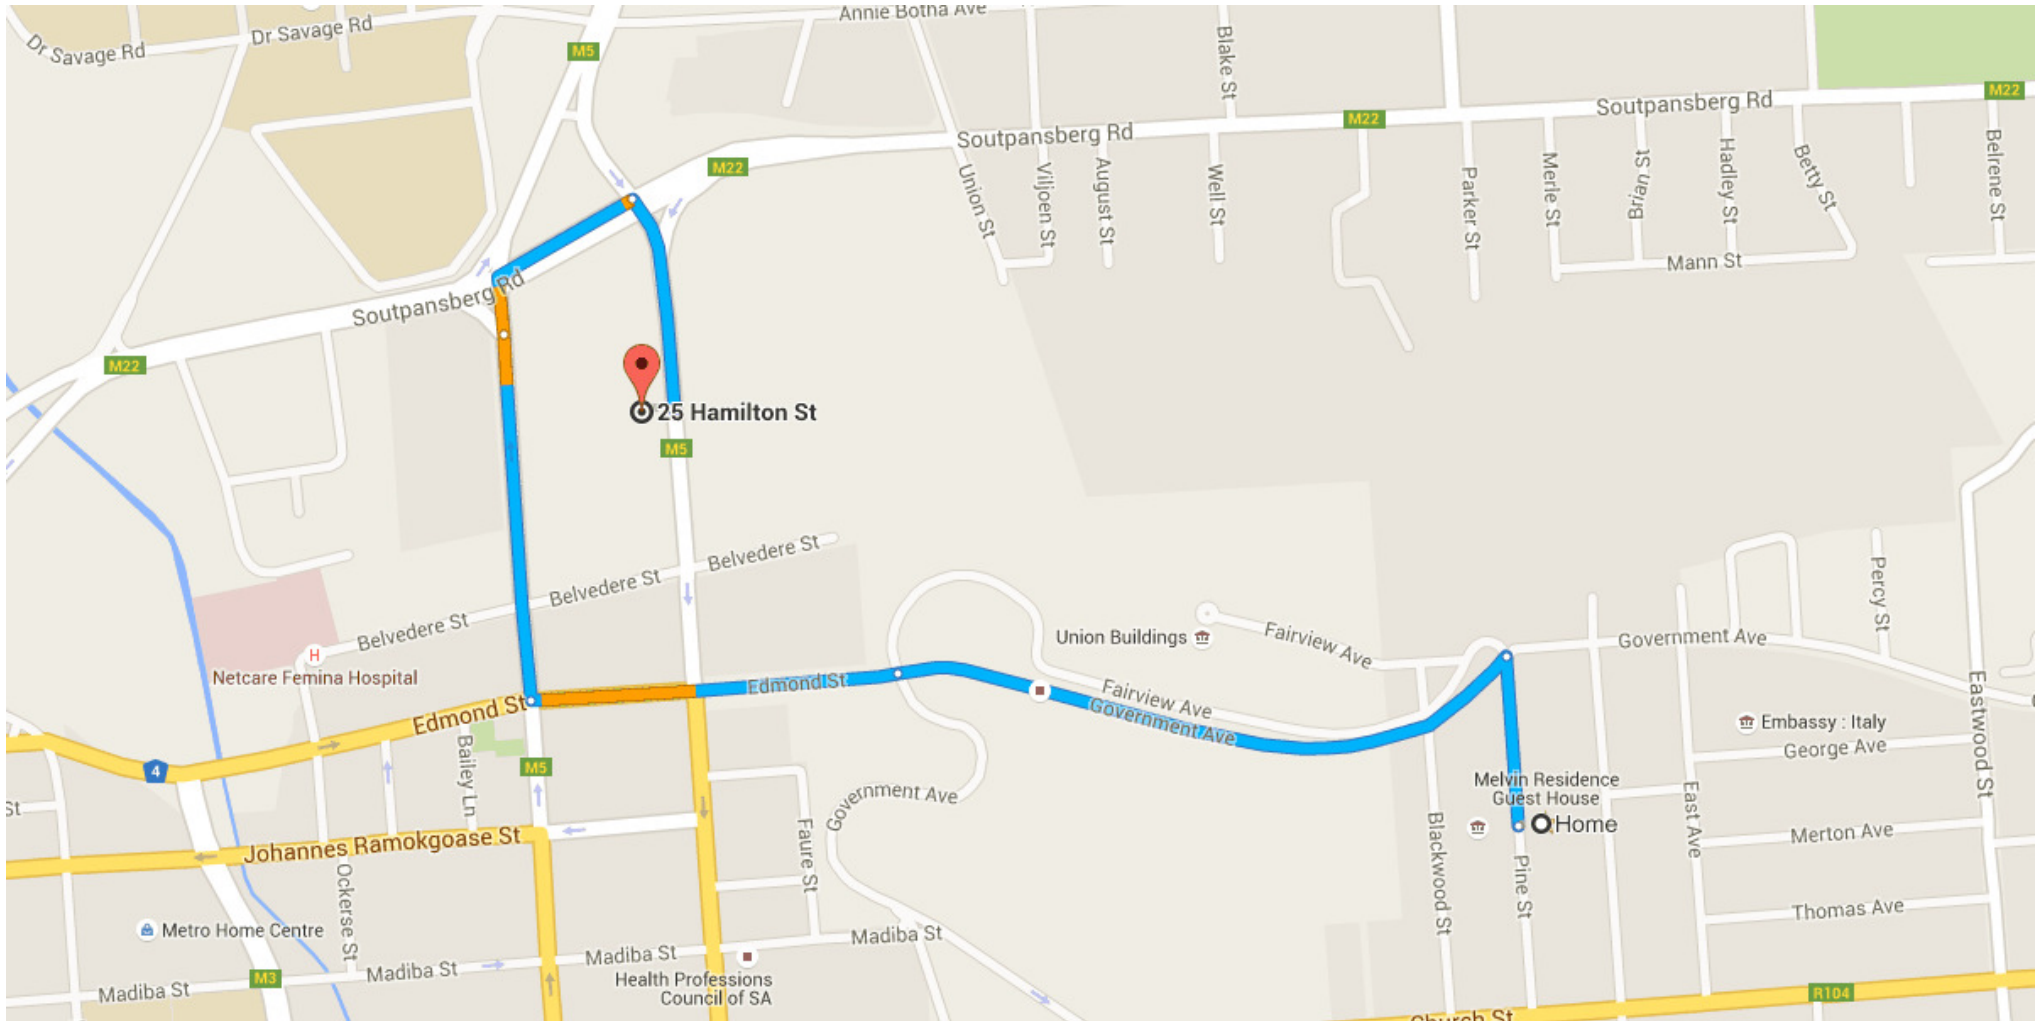

Directions from 184 Pine St to 25 Hamilton St

○ 184 Pine St
Pretoria, 0007

-  1. Head north on Pine St toward Government Ave 220 m
-  2. Sharp left onto Government Ave 800 m
-  3. Continue straight onto Edmond St 450 m
-  4. Turn right onto Steve Biko Rd/M5 450 m
-  5. Turn right onto Soutpansberg Rd/M22 270 m
-  6. Turn right at the 1st cross street onto Hamilton St/M5
 Destination will be on the right 280 m

25 Hamilton St

Pretoria, 0084

These directions are for planning purposes only. You may find that construction projects, traffic, weather, or other events may cause conditions to differ from the map results, and you should plan your route accordingly. You must obey all signs or notices regarding your route.

Map data ©2015 AfriGIS (Pty) Ltd, Google