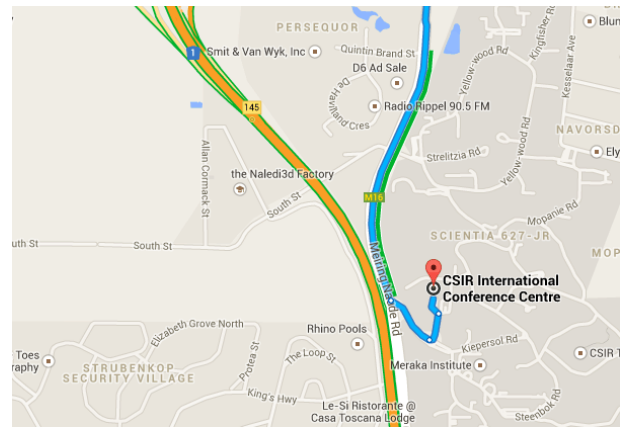

Drive 8.4 km, 11 min

Directions from Melvin Residence Guest House to CSIR International Conference Centre

○ Melvin Residence Guest House

184 Pine St, Pretoria 0083

↑ Head south on Pine St toward Stanza Bopape St
 _____ 240 m / 24 s

↩ Turn left onto Stanza Bopape St
 _____ 5.1 km / 6 min

Continue on M16 to your destination
 _____ 3.1 km / 5 min

3. Slight right onto Cussonia Ave/M16
1.0 km
4. Turn right onto Meiring Naude Rd/M16
1.6 km
5. Slight left toward Tarentaal Rd
240 m
6. At the roundabout, take the 1st exit onto Tarentaal Rd
⚠️ Partial restricted usage road
130 m
7. Turn left
⚠️ Restricted usage road
📍 Destination will be on the left
79 m

📍 CSIR International Conference Centre

Pretoria 0081

These directions are for planning purposes only. You may find that construction projects, traffic, weather, or other events may cause conditions to differ from the map results, and you should plan your route accordingly. You must obey all signs or notices regarding your route.