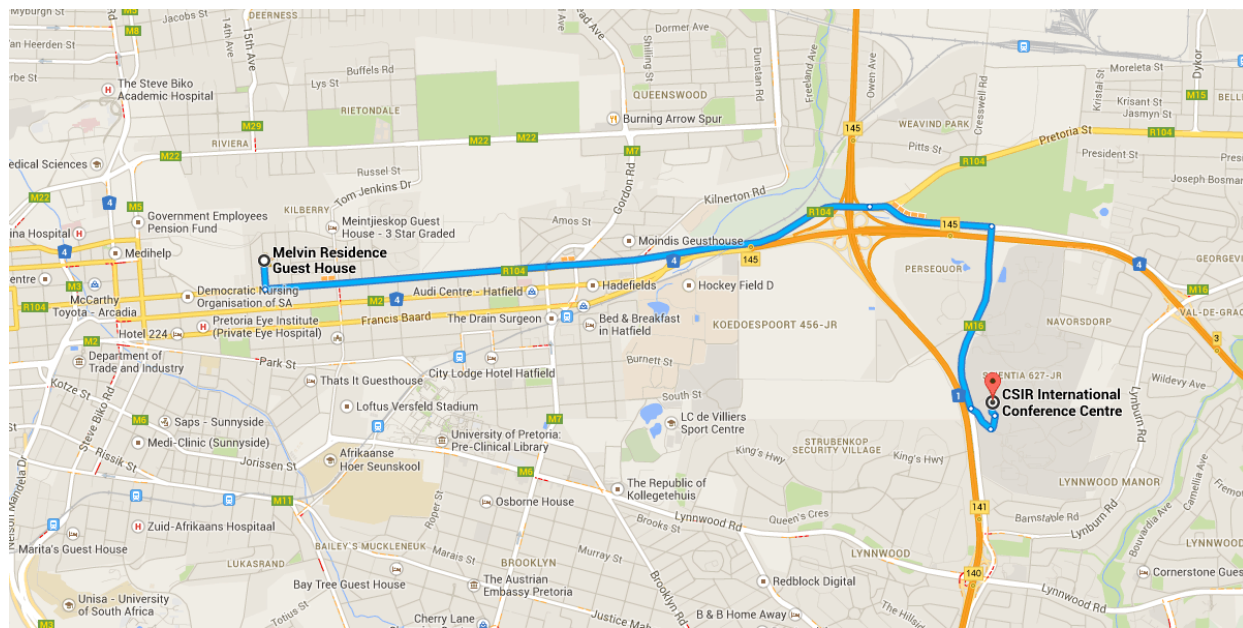

Drive 8.4 km, 11 min

Directions from Melvin Residence Guest House to CSIR International Conference Centre

○ Melvin Residence Guest House

184 Pine St, Pretoria 0083

↑ Head south on Pine St toward Stanza Bopape St
 _____ 240 m / 24 s

↩ Turn left onto Stanza Bopape St
 _____ 5.1 km / 6 min

Continue on M16 to your destination
 _____ 3.1 km / 5 min

3. Slight right onto Cussonia Ave/M16
1.0 km
4. Turn right onto Meiring Naude Rd/M16
1.6 km
5. Slight left toward Tarentaal Rd
240 m
6. At the roundabout, take the 1st exit onto Tarentaal Rd
⚠️ Partial restricted usage road
130 m
7. Turn left
⚠️ Restricted usage road
📍 Destination will be on the left
79 m

📍 CSIR International Conference Centre

Pretoria 0081

These directions are for planning purposes only. You may find that construction projects, traffic, weather, or other events may cause conditions to differ from the map results, and you should plan your route accordingly. You must obey all signs or notices regarding your route.