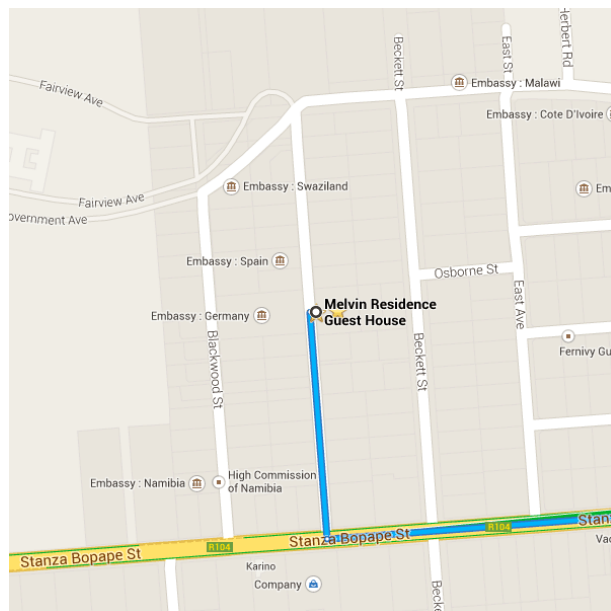

Drive 8.4 km, 11 min

Directions from Melvin Residence Guest House to CSIR International Conference Centre

○ Melvin Residence Guest House

184 Pine St, Pretoria 0083

↑ Head south on Pine St toward Stanza Bopape St
 _____ 240 m / 24 s

↩ Turn left onto Stanza Bopape St
 _____ 5.1 km / 6 min

Continue on M16 to your destination
 _____ 3.1 km / 5 min

3. Slight right onto Cussonia Ave/M16
1.0 km
4. Turn right onto Meiring Naude Rd/M16
1.6 km
5. Slight left toward Tarentaal Rd
240 m
6. At the roundabout, take the 1st exit onto Tarentaal Rd
⚠️ Partial restricted usage road
130 m
7. Turn left
⚠️ Restricted usage road
📍 Destination will be on the left
79 m

📍 CSIR International Conference Centre

Pretoria 0081

These directions are for planning purposes only. You may find that construction projects, traffic, weather, or other events may cause conditions to differ from the map results, and you should plan your route accordingly. You must obey all signs or notices regarding your route.

Map data ©2014 AfriGIS (Pty) Ltd, Google