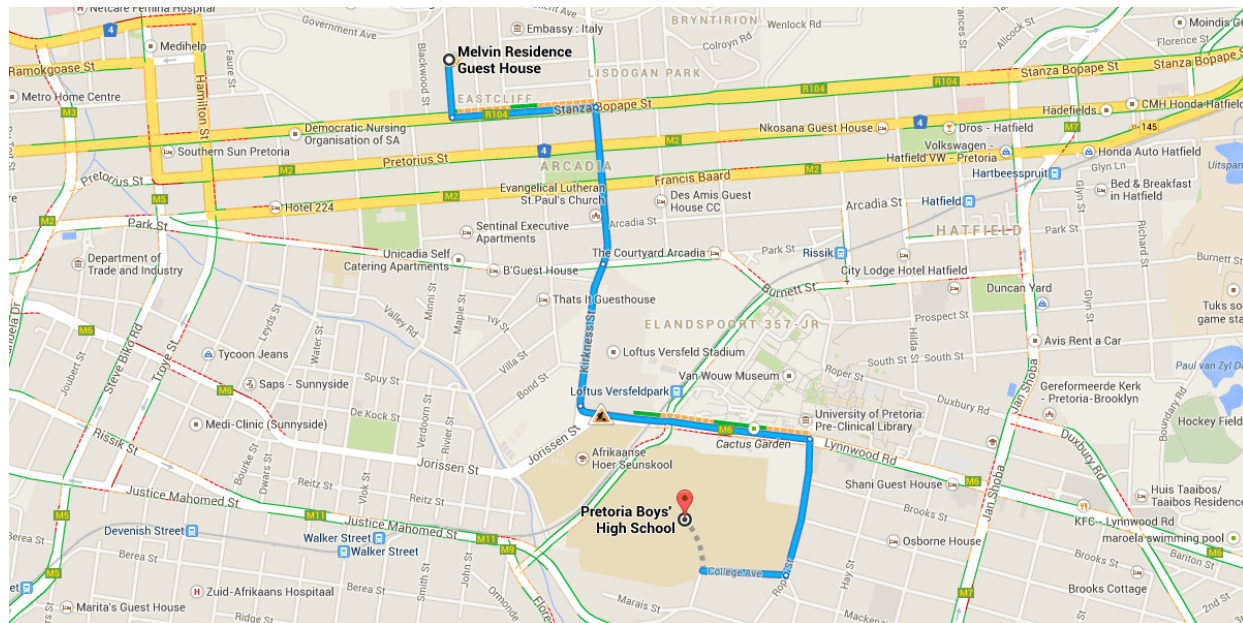

Drive 4.0 km, 8 min

Directions from Melvin Residence Guest House to Pretoria Boys' High School

○ Melvin Residence Guest House

184 Pine St, Pretoria 0083

- ↑ 1. Head south on Pine St toward Stanza Bopape St 240 m
- ↶ 2. Turn left onto Stanza Bopape St 600 m
- ↷ 3. Take the 3rd right onto Eastwood St 650 m
- ↑ 4. Continue onto Kirkness St 600 m
- ↶ 5. Turn left onto Lynnwood Rd/M6 1.0 km
- ↷ 6. Turn right onto Roper St 600 m
- ↷ 7. Take the 1st right onto College Ave 350 m

⊙ Pretoria Boys' High School

251 Roper Street, Brooklyn, Pretoria, Gauteng 0181

These directions are for planning purposes only. You may find that construction projects, traffic, weather, or other events may cause conditions to differ from the

map results, and you should plan your route accordingly. You must obey all signs or notices regarding your route.

Map data ©2014 AfriGIS (Pty) Ltd, Google