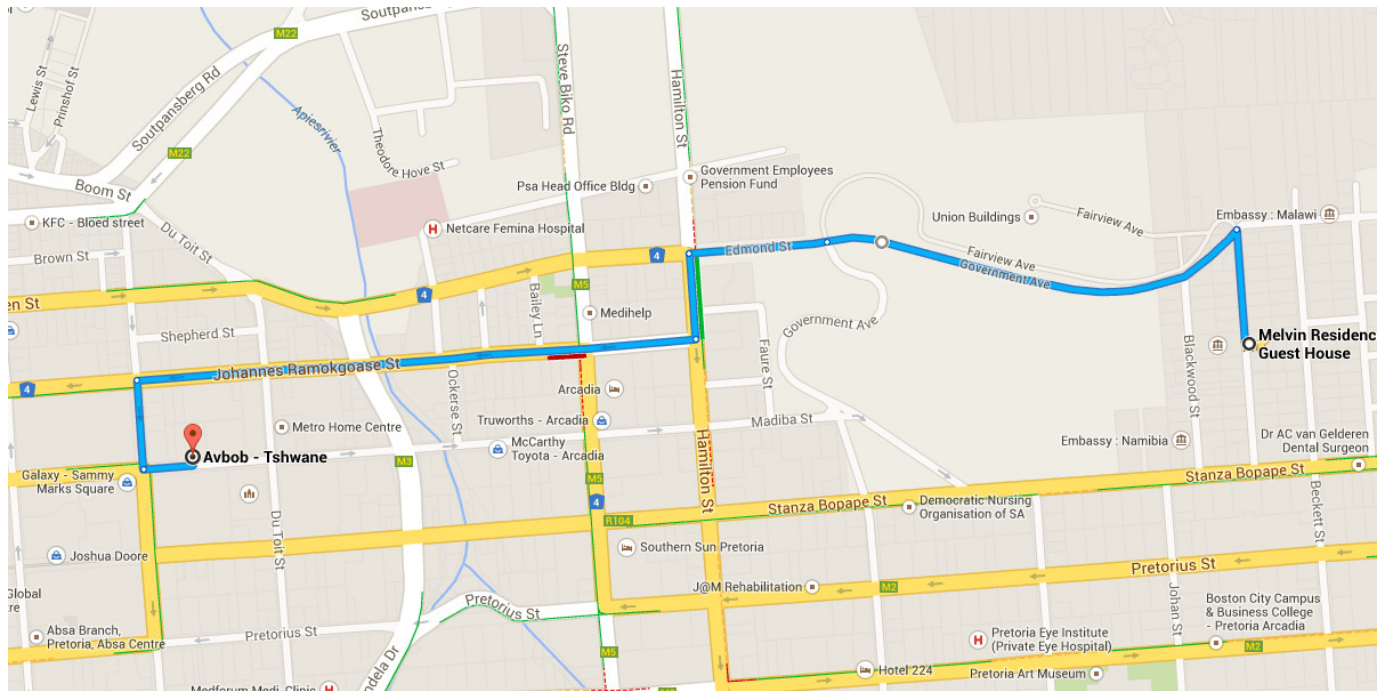

Directions from Melvin Residence Guest House to Avbob - Tshwane

○ Melvin Residence Guest House

184 Pine St, Pretoria 0083

⚠ This route has restricted usage or private roads.

1. Head north on Pine St toward Government Ave

↑ 220 m

2. Sharp left onto Government Ave

↙ ⚠ Partial restricted usage road 800 m

3. Continue onto Edmond St

↑ 260 m

4. Turn left onto Hamilton St/N4

↙ 160 m

5. Take the 1st right onto Johannes Ramokgoase St

↘ 1.1 km

6. Turn left onto Prinsloo St

↙ 170 m

7. Take the 1st left onto Madiba St

↙ ⓘ Destination will be on the left 94 m

◎ Avbob - Tshwane

Vermeulen St, Pretoria 0002

These directions are for planning purposes only. You may find that construction projects, traffic, weather, or other events may cause conditions to differ from the map results, and you should plan your route accordingly. You must obey all signs or notices regarding your route.

Map data ©2014 AfriGIS (Pty) Ltd, Google