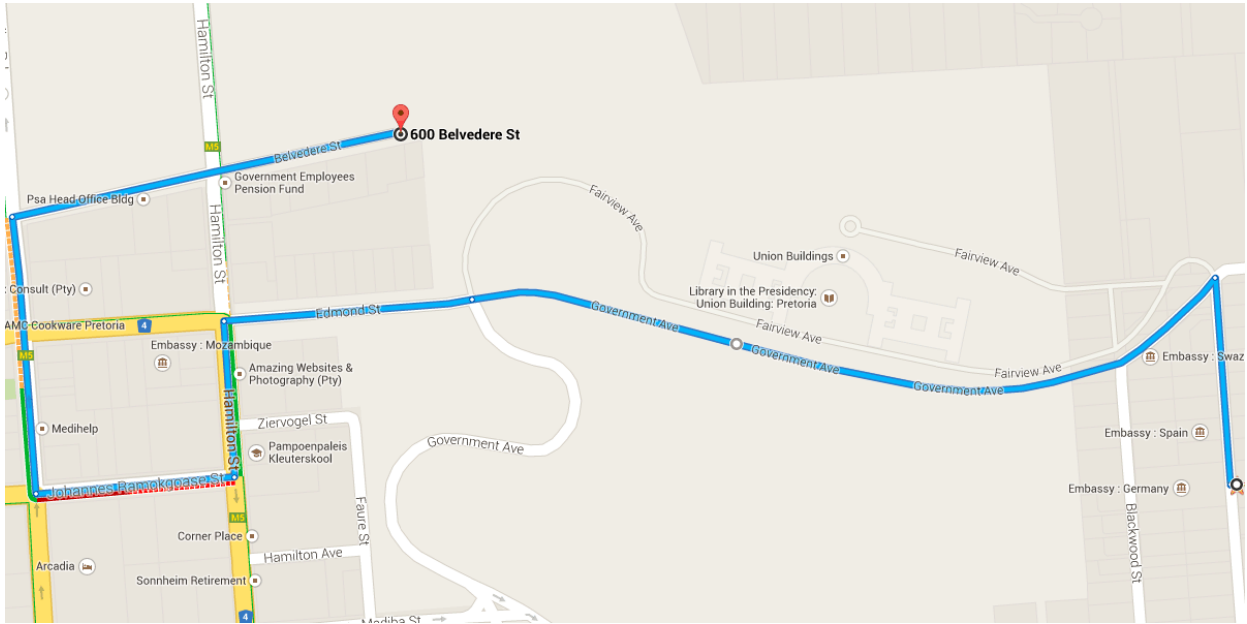

Drive 2.4 km, 6 min

Directions from Melvin Residence Guest House to 600 Belvedere St

Melvin Residence Guest House ⚠️ This route has restricted usage or private roads.
184 Pine St, Pretoria 0083

- ↑

1. Head north on **Pine St** toward **Government Ave**
220 m
- ↙

2. Sharp **left** onto **Government Ave**
⚠️ Partial restricted usage road
800 m
- ↑

3. Continue onto **Edmond St**
260 m
- ↙

4. Turn **left** onto **Hamilton St/N4**
160 m
- ↘

5. Take the 1st **right** onto **Johannes Ramokgoase St**
210 m
- ↘

6. Take the 1st **right** onto **Steve Biko Rd**
290 m
- ↘

7. Take the 2nd **right** onto **Belvedere St**
📍 Destination will be on the right
400 m

600 Belvedere St
Pretoria 0084

These directions are for planning purposes only. You may find that construction projects, traffic, weather, or other events may cause conditions to differ from the map results, and you should plan your route accordingly. You must obey all signs or notices regarding your route.

Map data ©2014 AfriGIS (Pty) Ltd, Google