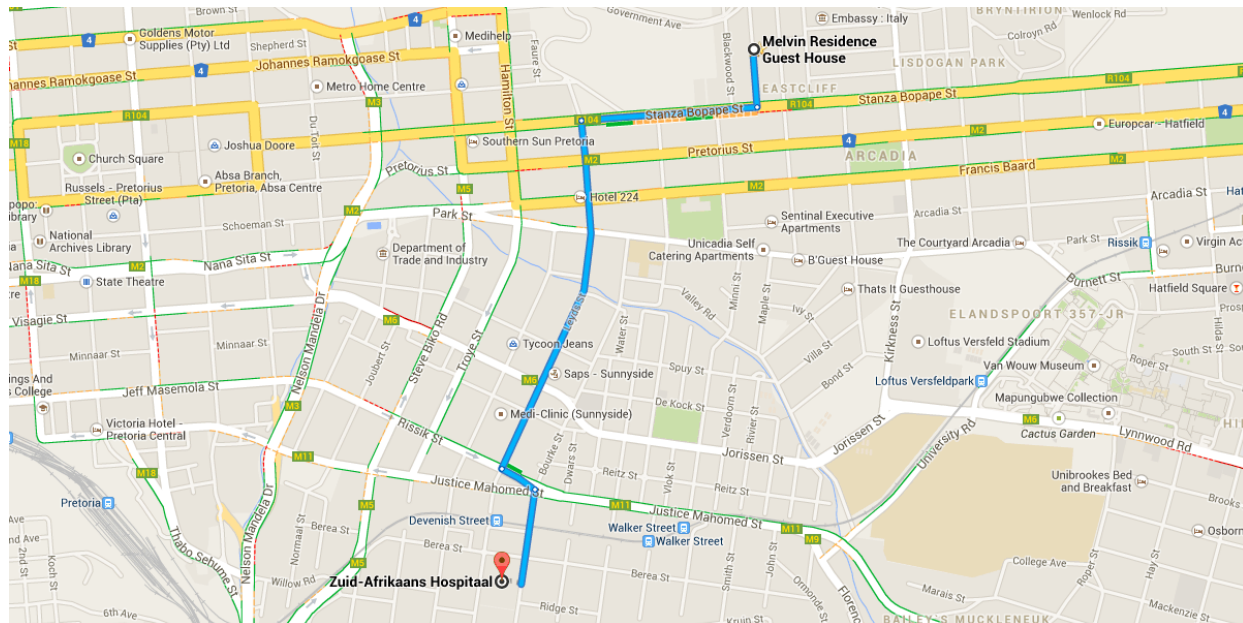

Drive 3.1 km, 8 min

Directions from Melvin Residence Guest House to Zuid-Afrikaans Hospitaal

○ Melvin Residence Guest House

184 Pine St, Pretoria 0083

- ↑ 1. Head south on Pine St toward Stanza Bopape St 240 m
- ↘ 2. Turn right onto Stanza Bopape St 750 m
- ↙ 3. Take the 3rd left onto Leyds St 1.5 km
- ↙ 4. Turn left onto Rissik St/M11 170 m
- ↘ 5. Turn right onto Bourke St 400 m
i Destination will be on the right

⊙ Zuid-Afrikaans Hospitaal

255 Bourke St, Pretoria 0002

These directions are for planning purposes only. You may find that construction projects, traffic, weather, or other events may cause conditions to differ from the map results, and you should plan your route accordingly. You must obey all signs or notices regarding your route.