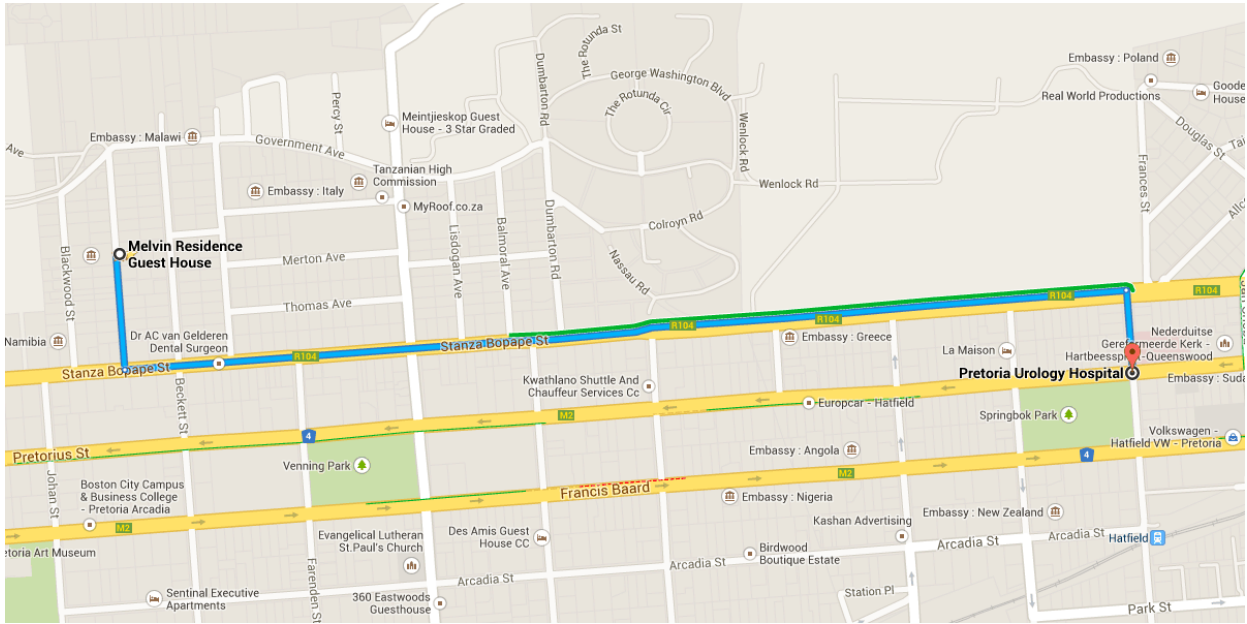

Drive 2.5 km, 5 min

### Directions from Melvin Residence Guest House to Pretoria Urology Hospital

#### ○ Melvin Residence Guest House

184 Pine St, Pretoria 0083

- ↑ 1. Head south on Pine St toward Stanza Bopape St 240 m

---

- ↶ 2. Turn left onto Stanza Bopape St 2.1 km

---

- ↷ 3. Turn right onto Grosvenor St 170 m  
i Destination will be on the left

#### ⊙ Pretoria Urology Hospital

Grosvenor St, Pretoria 0028

These directions are for planning purposes only. You may find that construction projects, traffic, weather, or other events may cause conditions to differ from the map results, and you should plan your route accordingly. You must obey all signs or notices regarding your route.