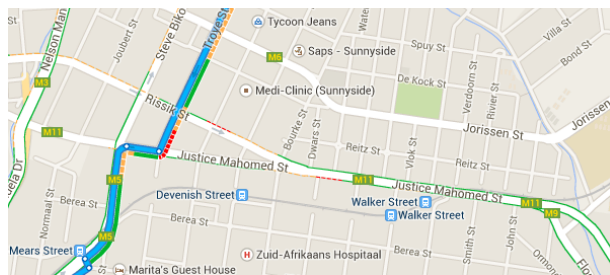

### Directions from Melvin Residence Guest House to Unisa - University of South Africa

#### ○ Melvin Residence Guest House

184 Pine St, Pretoria 0083

Continue on Stanza Bopape St. Take Troye St to Ridge St

3.3 km / 6 min

➡ 2. Turn right onto Stanza Bopape St

1.0 km

- ↩ 3. Turn **left** onto **Hamilton St/N4**  
i Continue to follow Hamilton St  

---

400 m
- ↑ 4. Continue onto **Troye St**  

---

1.1 km
- ↷ 5. Turn **right** onto **Justice Mahomed St**  

---

140 m
- ↩ 6. Take the 1st **left** onto **Steve Biko Rd**  

---

550 m

**Drive to Preller St**

- 
- 900 m / 2 min
- ↩ 7. Take the 1st **left** onto **Ridge St**  

---

40 m
  - ↷ 8. Turn **right** onto **Preller St**  
i Destination will be on the left  

---

850 m

**📍 Unisa - University of South Africa**