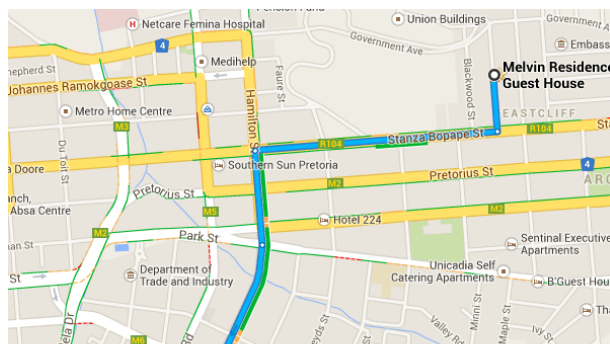

### Directions from Melvin Residence Guest House to Unisa - University of South Africa

#### ○ Melvin Residence Guest House

184 Pine St, Pretoria 0083

Continue on Stanza Bopape St. Take Troye St to Ridge St

3.3 km / 6 min

➡ 2. Turn right onto Stanza Bopape St

1.0 km

- ↩ 3. Turn **left** onto **Hamilton St/N4**  
i Continue to follow Hamilton St  

---

400 m
- ↑ 4. Continue onto **Troye St**  

---

1.1 km
- ↷ 5. Turn **right** onto **Justice Mahomed St**  

---

140 m
- ↩ 6. Take the 1st **left** onto **Steve Biko Rd**  

---

550 m

**Drive to Preller St**

- 
- 900 m / 2 min
- ↩ 7. Take the 1st **left** onto **Ridge St**  

---

40 m
  - ↷ 8. Turn **right** onto **Preller St**  
i Destination will be on the left  

---

850 m

**📍 Unisa - University of South Africa**