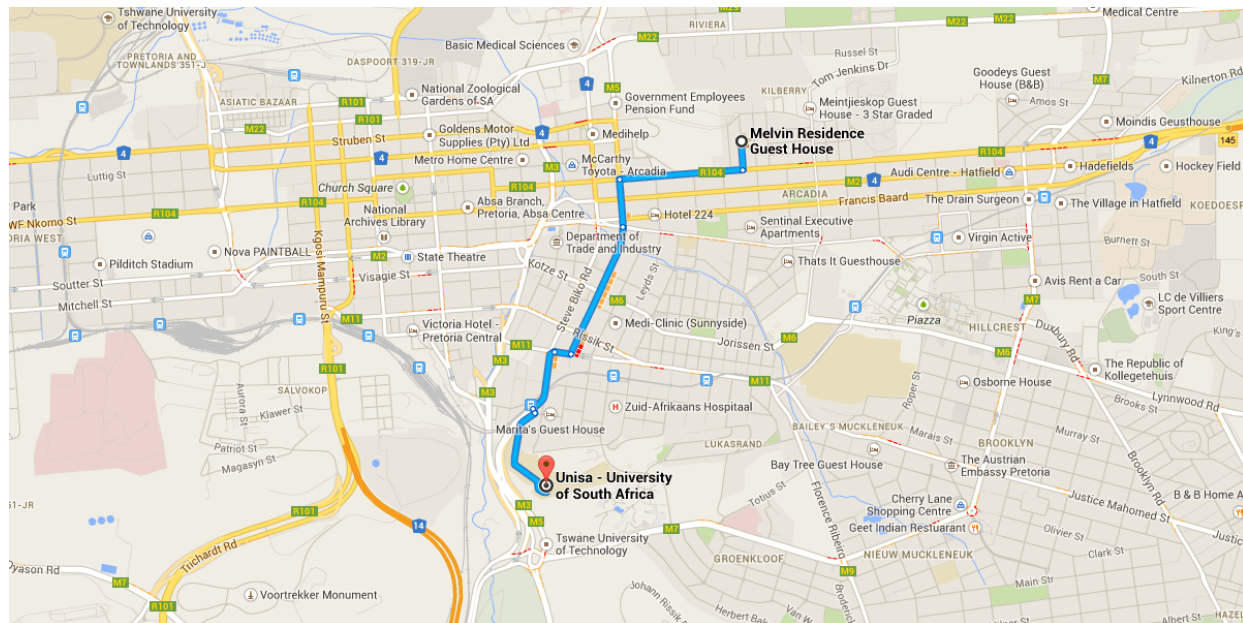

Drive 4.4 km, 8 min

#### ○ Melvin Residence Guest House

184 Pine St, Pretoria 0083

Continue on Stanza Bopape St. Take Troye St to Ridge St

3.3 km / 6 min

➡ 2. Turn right onto Stanza Bopape St

1.0 km

- ↩ 3. Turn **left** onto **Hamilton St/N4**  
i Continue to follow Hamilton St  

---

400 m
- ↑ 4. Continue onto **Troye St**  

---

1.1 km
- ↷ 5. Turn **right** onto **Justice Mahomed St**  

---

140 m
- ↩ 6. Take the 1st **left** onto **Steve Biko Rd**  

---

550 m

**Drive to Preller St**

- 
- 900 m / 2 min
- ↩ 7. Take the 1st **left** onto **Ridge St**  

---

40 m
  - ↷ 8. Turn **right** onto **Preller St**  
i Destination will be on the left  

---

850 m

**📍 Unisa - University of South Africa**