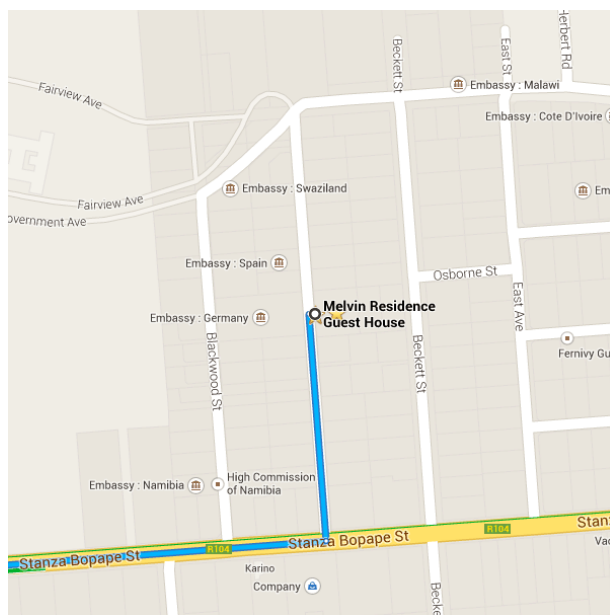

### Directions from Melvin Residence Guest House to Unisa - University of South Africa

#### ○ Melvin Residence Guest House

184 Pine St, Pretoria 0083

Continue on Stanza Bopape St. Take Troye St to Ridge St

3.3 km / 6 min

➡ 2. Turn right onto Stanza Bopape St

1.0 km

- ↩ 3. Turn **left** onto **Hamilton St/N4**  
i Continue to follow Hamilton St  

---

400 m
- ↑ 4. Continue onto **Troye St**  

---

1.1 km
- ↷ 5. Turn **right** onto **Justice Mahomed St**  

---

140 m
- ↩ 6. Take the 1st **left** onto **Steve Biko Rd**  

---

550 m

**Drive to Preller St**

- 
- 900 m / 2 min
- ↩ 7. Take the 1st **left** onto **Ridge St**  

---

40 m
  - ↷ 8. Turn **right** onto **Preller St**  
i Destination will be on the left  

---

850 m

**📍 Unisa - University of South Africa**