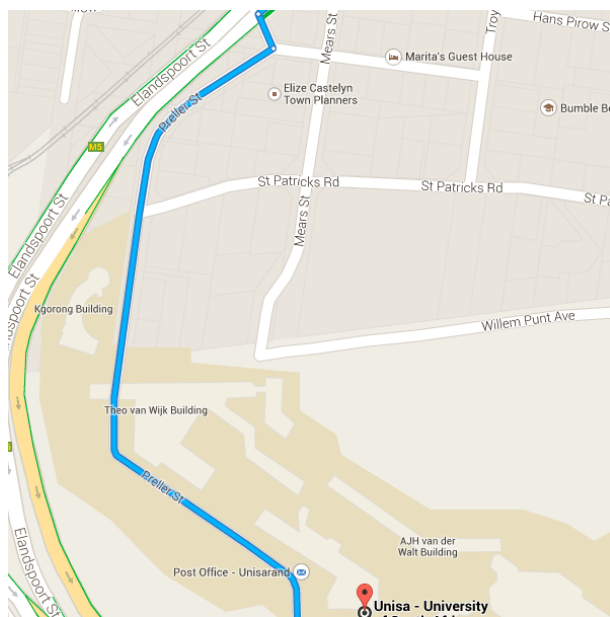

#### ○ Melvin Residence Guest House

184 Pine St, Pretoria 0083

Continue on Stanza Bopape St. Take Troye St to Ridge St

3.3 km / 6 min

➡ 2. Turn right onto Stanza Bopape St

1.0 km

- ↩ 3. Turn **left** onto **Hamilton St/N4**  
i Continue to follow Hamilton St  

---

400 m
- ↑ 4. Continue onto **Troye St**  

---

1.1 km
- ↷ 5. Turn **right** onto **Justice Mahomed St**  

---

140 m
- ↩ 6. Take the 1st **left** onto **Steve Biko Rd**  

---

550 m

**Drive to Preller St**

- 
- 900 m / 2 min
- ↩ 7. Take the 1st **left** onto **Ridge St**  

---

40 m
  - ↷ 8. Turn **right** onto **Preller St**  
i Destination will be on the left  

---

850 m

**📍 Unisa - University of South Africa**

Preller St, Pretoria 0002

These directions are for planning purposes only. You may find that construction projects, traffic, weather, or other events may cause conditions to differ from the map results, and you should plan your route accordingly. You must obey all signs or notices regarding your route.