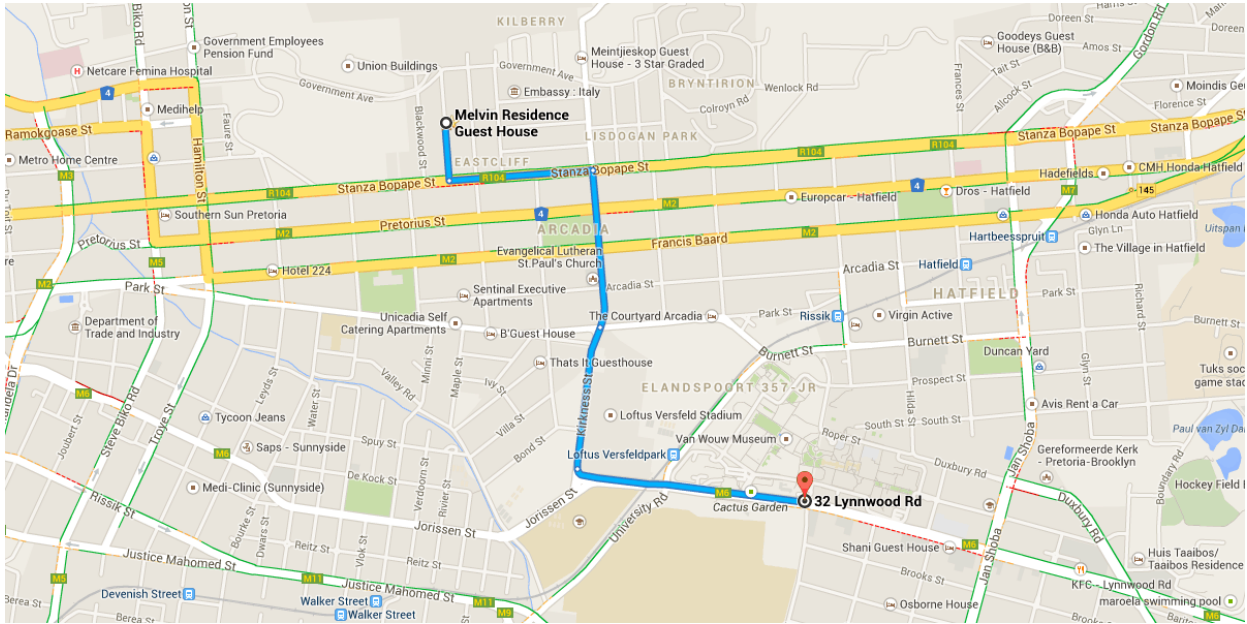

Drive 3.1 km, 5 min

Directions from Melvin Residence Guest House to 32 Lynnwood Rd

○ Melvin Residence Guest House

184 Pine St, Pretoria 0083

- ↑ 1. Head south on Pine St toward Stanza Bopape St 240 m
- ↶ 2. Turn left onto Stanza Bopape St 600 m
- ↷ 3. Take the 3rd right onto Eastwood St 650 m
- ↑ 4. Continue onto Kirkness St 600 m
- ↶ 5. Turn left onto Lynnwood Rd/M6 1.0 km
i Destination will be on the left

⊙ 32 Lynnwood Rd

Pretoria 0002

These directions are for planning purposes only. You may find that construction projects, traffic, weather, or other events may cause conditions to differ from the map results, and you should plan your route accordingly. You must obey all signs or notices regarding your route.