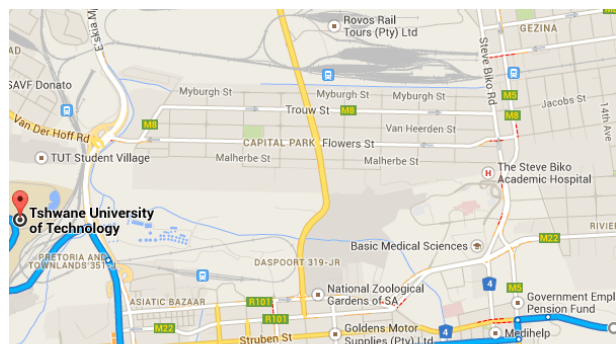

Drive 8.2 km, 15 min

Directions from Melvin Residence Guest House to Tshwane University of Technology

○ Melvin Residence Guest House

184 Pine St, Pretoria 0083

⚠ This route has restricted usage or private roads.

Take Government Ave to Hamilton St/N4

1.3 km / 3 min

- ↑ 1. Head north on Pine St toward Government Ave
220 m
- ↶ 2. Sharp left onto Government Ave
⚠ Partial restricted usage road
800 m
- ↑ 3. Continue onto Edmond St
260 m

Take Johannes Ramokgoase St to Staatsartillerie Rd. Exit from E'skia Mphahlele Dr

4.8 km / 8 min

- ↶ 4. Turn left onto Hamilton St/N4
160 m

- 5. Take the 1st **right** onto **Johannes Ramokgoase St**
3.4 km
- 6. Turn **right** onto **E'skia Mphahlele Dr/N4**
66 m
- ↙ 7. Slight **left** to stay on **E'skia Mphahlele Dr/N4**
i Continue to follow **E'skia Mphahlele Dr**
850 m
- ↘ 8. Take the exit toward **Staatsartillerie Rd**
350 m

Continue on **Staatsartillerie Rd**. Drive to **Technikon PI**

- ↙ 9. Turn **left** onto **Staatsartillerie Rd**
1.2 km
- 10. Turn **right** onto **Technikon**
i Destination will be on the left
900 m

📍 Tshwane University of Technology