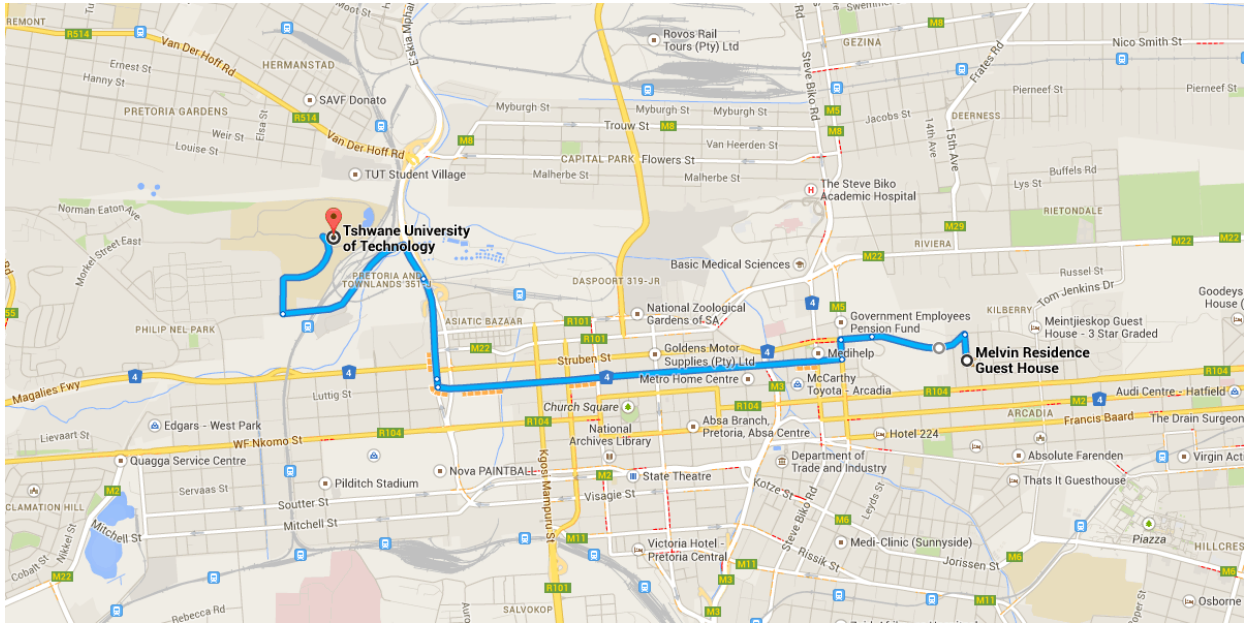

Drive 8.2 km, 15 min

Directions from Melvin Residence Guest House to Tshwane University of Technology

○ Melvin Residence Guest House

184 Pine St, Pretoria 0083

⚠ This route has restricted usage or private roads.

Take Government Ave to Hamilton St/N4

1.3 km / 3 min

- ↑ 1. Head north on Pine St toward Government Ave
220 m
- ↶ 2. Sharp left onto Government Ave
⚠ Partial restricted usage road
800 m
- ↑ 3. Continue onto Edmond St
260 m

Take Johannes Ramokgoase St to Staatsartillerie Rd. Exit from E'skia Mphahlele Dr

4.8 km / 8 min

- ↶ 4. Turn left onto Hamilton St/N4
160 m

- 5. Take the 1st **right** onto **Johannes Ramokgoase St**
3.4 km
- 6. Turn **right** onto **E'skia Mphahlele Dr/N4**
66 m
- ↙ 7. Slight **left** to stay on **E'skia Mphahlele Dr/N4**
i Continue to follow **E'skia Mphahlele Dr**
850 m
- ↘ 8. Take the exit toward **Staatsartillerie Rd**
350 m

Continue on **Staatsartillerie Rd**. Drive to **Technikon PI**

- ↙ 9. Turn **left** onto **Staatsartillerie Rd**
1.2 km
- 10. Turn **right** onto **Technikon**
i Destination will be on the left
900 m

📍 Tshwane University of Technology