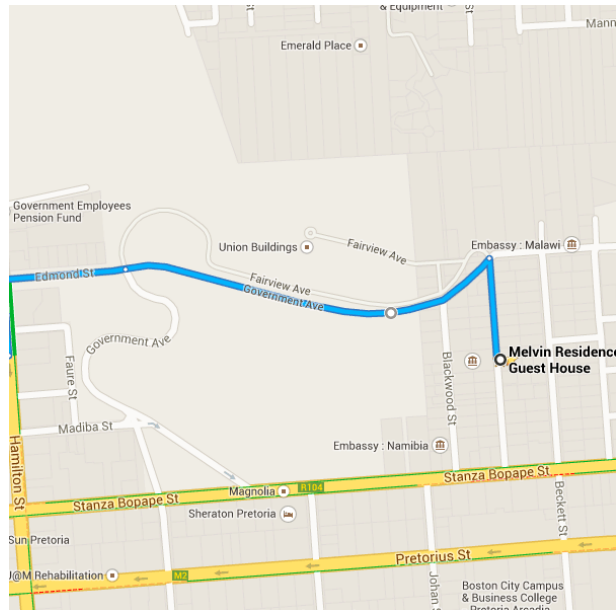

Drive 8.2 km, 15 min

Directions from Melvin Residence Guest House to Tshwane University of Technology

○ Melvin Residence Guest House

184 Pine St, Pretoria 0083

⚠ This route has restricted usage or private roads.

Take Government Ave to Hamilton St/N4

1.3 km / 3 min

- ↑ 1. Head north on Pine St toward Government Ave
220 m
- ↶ 2. Sharp left onto Government Ave
⚠ Partial restricted usage road
800 m
- ↑ 3. Continue onto Edmond St
260 m

Take Johannes Ramokgoase St to Staatsartillerie Rd. Exit from E'skia Mphahlele Dr

4.8 km / 8 min

- ↶ 4. Turn left onto Hamilton St/N4
160 m

- 5. Take the 1st **right** onto **Johannes Ramokgoase St**
3.4 km
- 6. Turn **right** onto **E'skia Mphahlele Dr/N4**
66 m
- ↙ 7. Slight **left** to stay on **E'skia Mphahlele Dr/N4**
i Continue to follow **E'skia Mphahlele Dr**
850 m
- ↘ 8. Take the exit toward **Staatsartillerie Rd**
350 m

Continue on **Staatsartillerie Rd**. Drive to **Technikon PI**

- ↙ 9. Turn **left** onto **Staatsartillerie Rd**
1.2 km
- 10. Turn **right** onto **Technikon**
i Destination will be on the left
900 m

📍 Tshwane University of Technology