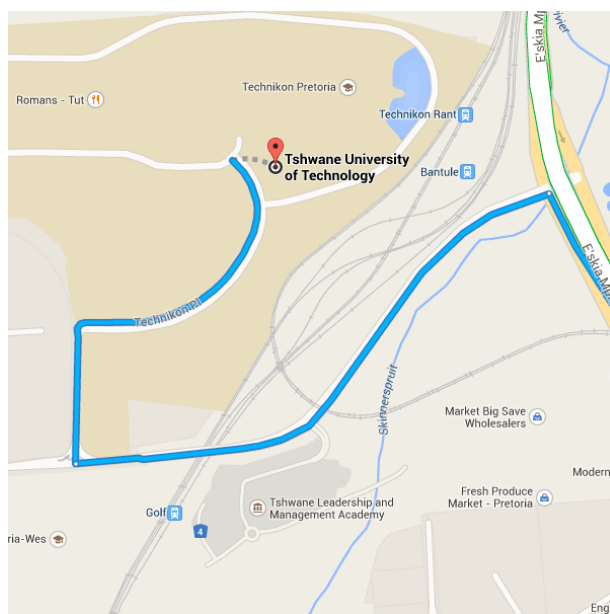

Drive 8.2 km, 15 min

Directions from Melvin Residence Guest House to Tshwane University of Technology

○ Melvin Residence Guest House

184 Pine St, Pretoria 0083

⚠ This route has restricted usage or private roads.

Take Government Ave to Hamilton St/N4

1.3 km / 3 min

- ↑ 1. Head north on Pine St toward Government Ave
220 m
- ↶ 2. Sharp left onto Government Ave
⚠ Partial restricted usage road
800 m
- ↑ 3. Continue onto Edmond St
260 m

Take Johannes Ramokgoase St to Staatsartillerie Rd. Exit from E'skia Mphahlele Dr

4.8 km / 8 min

- ↶ 4. Turn left onto Hamilton St/N4
160 m

- 5. Take the 1st **right** onto **Johannes Ramokgoase St**
3.4 km
- 6. Turn **right** onto **E'skia Mphahlele Dr/N4**
66 m
- ↙ 7. Slight **left** to stay on **E'skia Mphahlele Dr/N4**
i Continue to follow **E'skia Mphahlele Dr**
850 m
- ↘ 8. Take the exit toward **Staatsartillerie Rd**
350 m

Continue on **Staatsartillerie Rd**. Drive to **Technikon PI**

- ↙ 9. Turn **left** onto **Staatsartillerie Rd**
1.2 km
- 10. Turn **right** onto **Technikon**
i Destination will be on the left
900 m

📍 Tshwane University of Technology