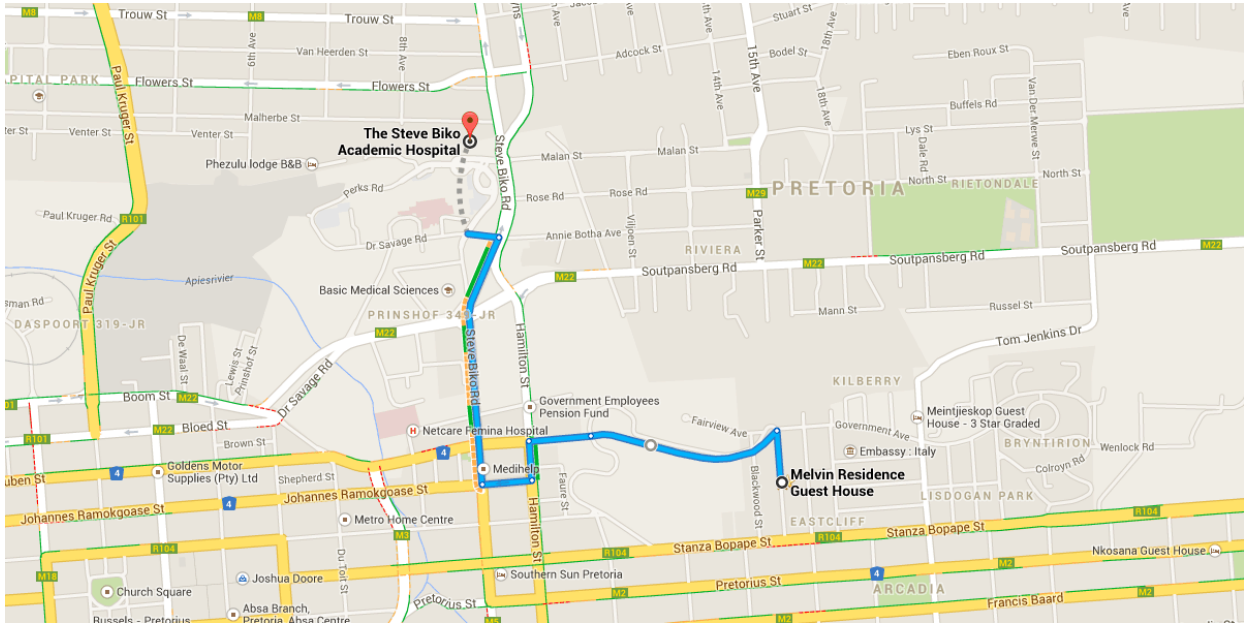

Drive 2.9 km, 5 min

Directions from Melvin Residence Guest House to The Steve Biko Academic Hospital

Melvin Residence Guest House ⚠️ This route has restricted usage or private roads.
184 Pine St, Pretoria 0083

- ↑ 1. Head north on Pine St toward Government Ave
220 m
- ↩️ 2. Sharp left onto Government Ave
⚠️ Partial restricted usage road
800 m
- ↑ 3. Continue onto Edmond St
260 m
- ↩️ 4. Turn left onto Hamilton St/N4
160 m
- ↪️ 5. Take the 1st right onto Johannes Ramokgoase St
210 m
- ↪️ 6. Take the 1st right onto Steve Biko Rd
1.1 km
- ↩️ 7. Turn left onto Dr Savage Rd
📘 Destination will be on the right
130 m

The Steve Biko Academic Hospital
Dr Savage Rd, Pretoria 0001

These directions are for planning purposes only. You may find that construction projects, traffic, weather, or other events may cause conditions to differ from the map results, and you should plan your route accordingly. You must obey all signs or notices regarding your route.