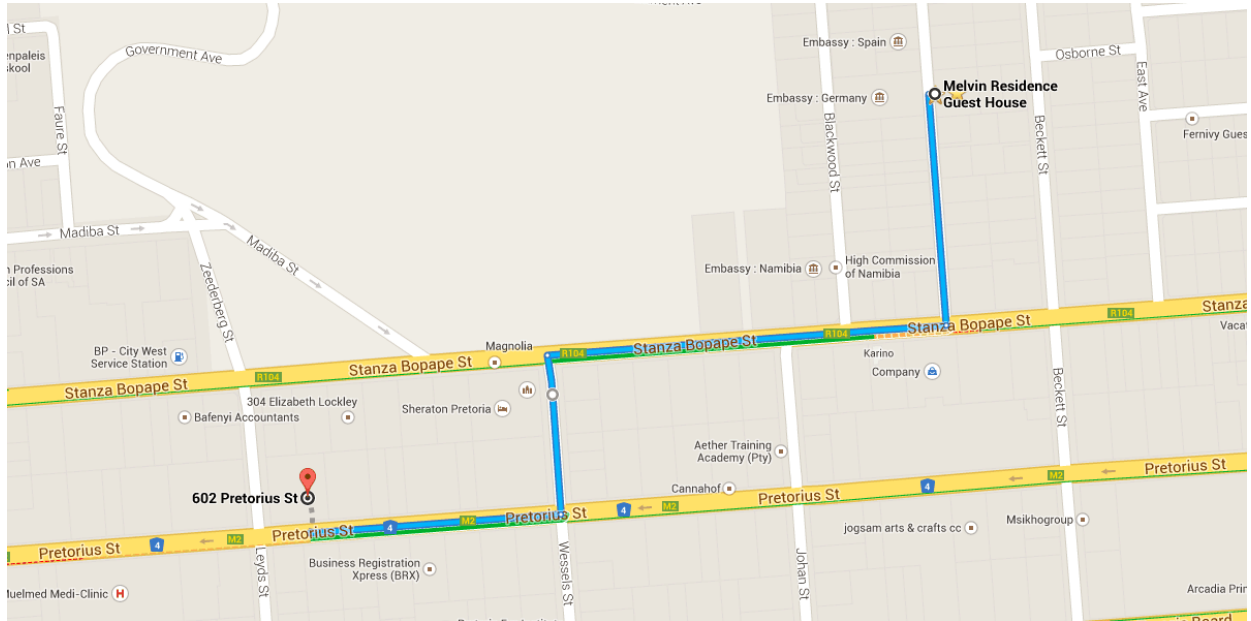

Drive 1.1 km, 3 min

### Directions from Melvin Residence Guest House to 602 Pretorius St

#### ○ Melvin Residence Guest House

184 Pine St, Pretoria 0083

- ↑ 1. Head **south** on **Pine St** toward **Stanza Bopape St** 240 m
- ↘ 2. Turn **right** onto **Stanza Bopape St** 400 m
- ↙ 3. Take the **2nd left** onto **Wessels St** 170 m
- ↘ 4. Take the **1st right** onto **N4** 260 m  
i Destination will be on the right

#### ◎ 602 Pretorius St

Pretoria 0007

These directions are for planning purposes only. You may find that construction projects, traffic, weather, or other events may cause conditions to differ from the map results, and you should plan your route accordingly. You must obey all signs or notices regarding your route.