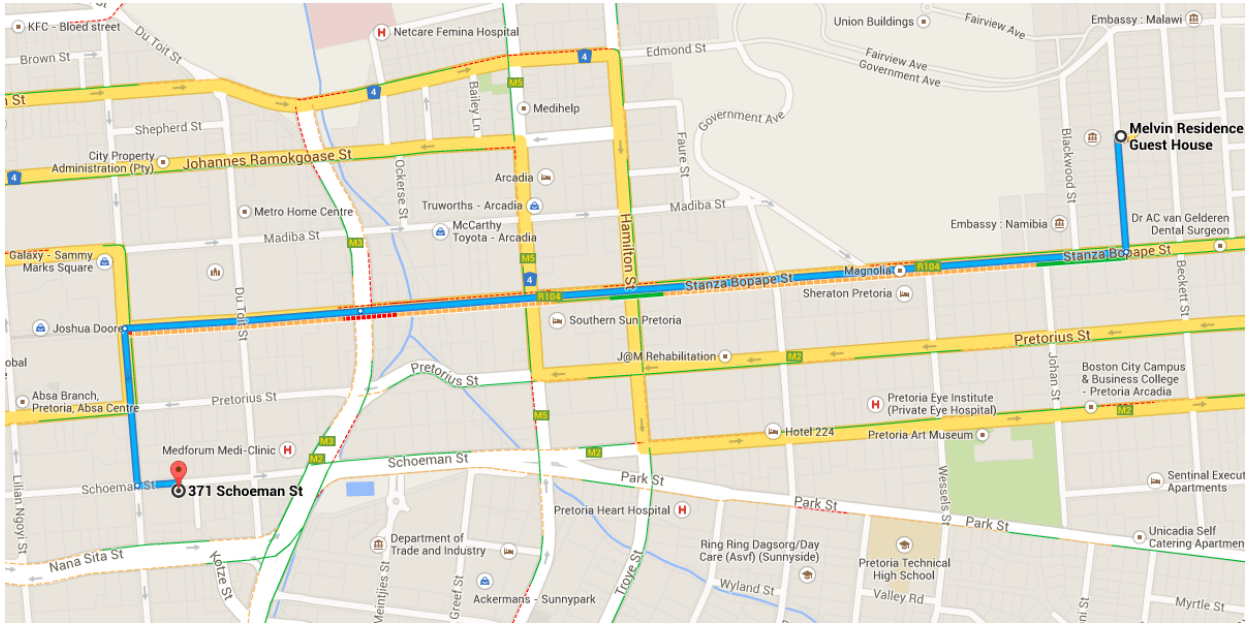

Drive 2.7 km, 6 min

Directions from Melvin Residence Guest House to 371 Schoeman St

Melvin Residence Guest House

184 Pine St, Pretoria 0083

- ↑ 1. Head south on Pine St toward Stanza Bopape St

240 m
- ↘ 2. Turn right onto Stanza Bopape St

1.6 km
- ↑ 3. Continue onto Helen Joseph St

500 m
- ↙ 4. Turn left onto Prinsloo St

350 m
- ↙ 5. Turn left at the 2nd cross street onto Francis Baard Street

i Destination will be on the right

85 m

371 Schoeman St

Pretoria 0002

These directions are for planning purposes only. You may find that construction projects, traffic, weather, or other events may cause conditions to differ from the map results, and you should plan your route accordingly. You must obey all signs or notices regarding your route.

Map data ©2014 AfriGIS (Pty) Ltd, Google