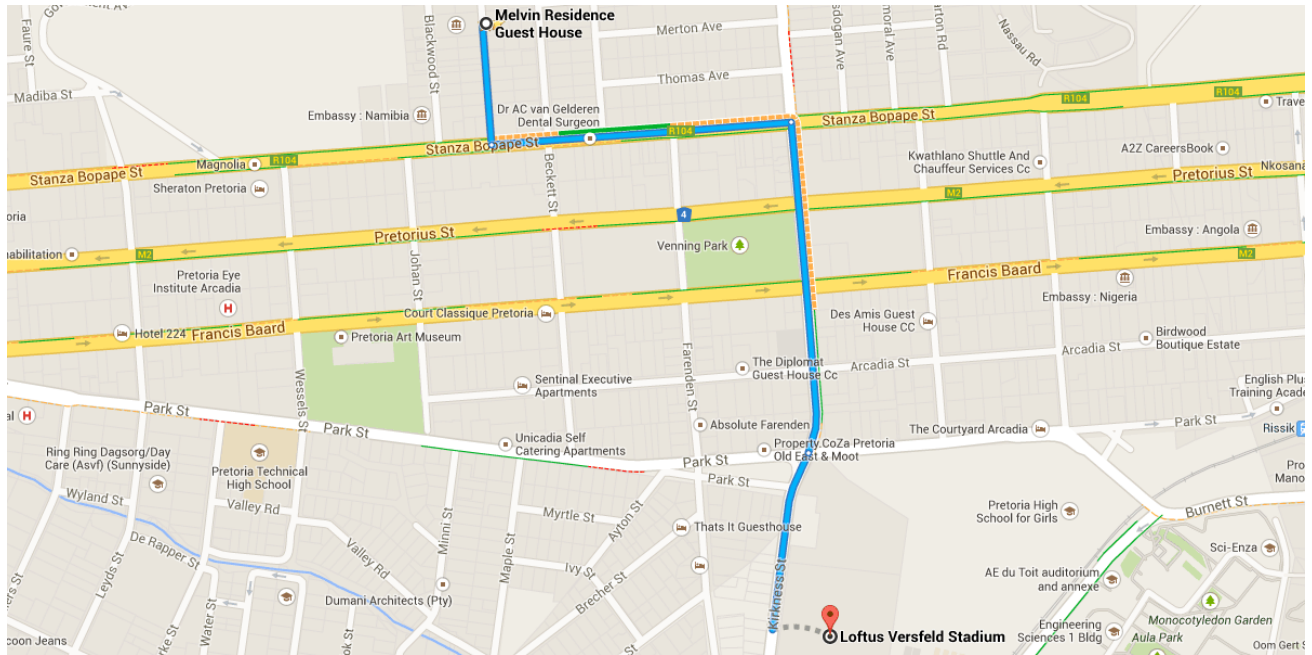

Drive 1.9 km, 4 min

Directions from Melvin Residence Guest House to Loftus Versfeld Stadium

○ Melvin Residence Guest House

184 Pine St, Pretoria 0083

- ↑ 1. Head south on Pine St toward Stanza Bopape St
240 m
 - ↶ 2. Turn left onto Stanza Bopape St
600 m
 - ↷ 3. Take the 3rd right onto Eastwood St
650 m
 - ↑ 4. Continue onto Kirkness St
350 m
- i** Destination will be on the left

⊙ Loftus Versfeld Stadium

Kirkness St, Pretoria 0007

These directions are for planning purposes only. You may find that construction projects, traffic, weather, or other events may cause conditions to differ from the map results, and you should plan your route accordingly. You must obey all signs or notices regarding your route.

Map data ©2014 AfriGIS (Pty) Ltd, Google