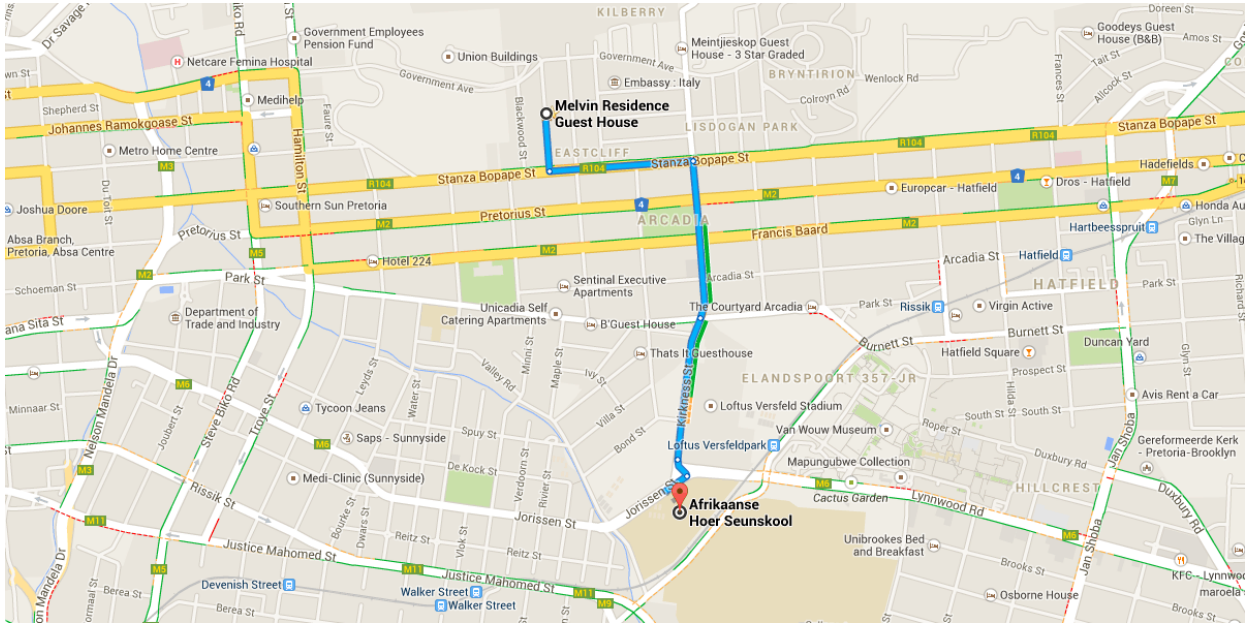

Drive 2.3 km, 6 min

Directions from Melvin Residence Guest House to Afrikaanse Hoer Seunskool

Melvin Residence Guest House

184 Pine St, Pretoria 0083

- ↑

240 m
- ↶

600 m
- ↷

650 m
- ↑

600 m
- ↑

82 m
- ↷

110 m

Afrikaanse Hoer Seunskool

1 Lynwoodweg, Pretoria 0002

These directions are for planning purposes only. You may find that construction projects, traffic, weather, or other events may cause conditions to differ from the map results, and you should plan your route accordingly. You must obey all signs or notices regarding your route.