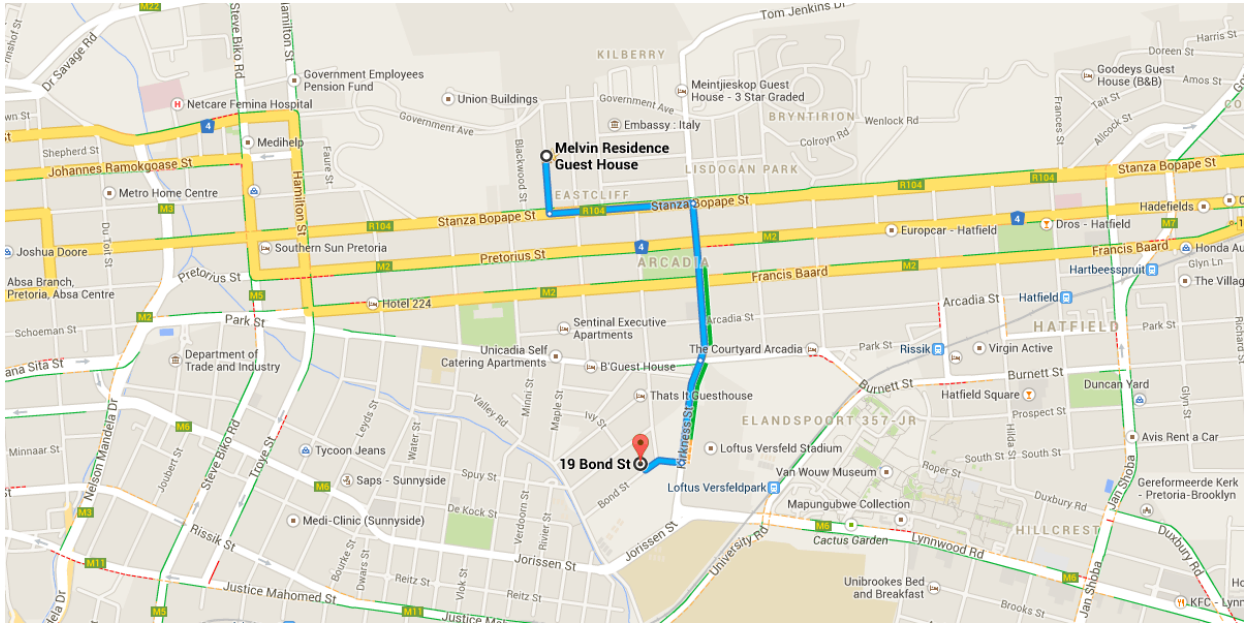

Drive 2.1 km, 5 min

Directions from Melvin Residence Guest House to 19 Bond St

○ Melvin Residence Guest House

184 Pine St, Pretoria 0083

- ↑ 1. Head south on Pine St toward Stanza Bopape St 240 m
- ↩ 2. Turn left onto Stanza Bopape St 600 m
- ↪ 3. Take the 3rd right onto Eastwood St 650 m
- ↑ 4. Continue onto Kirkness St 450 m
- ↪ 5. Turn right onto Bond St 160 m
i Destination will be on the right

● 19 Bond St

Pretoria 0002

These directions are for planning purposes only. You may find that construction projects, traffic, weather, or other events may cause conditions to differ from the map results, and you should plan your route accordingly. You must obey all signs or notices regarding your route.