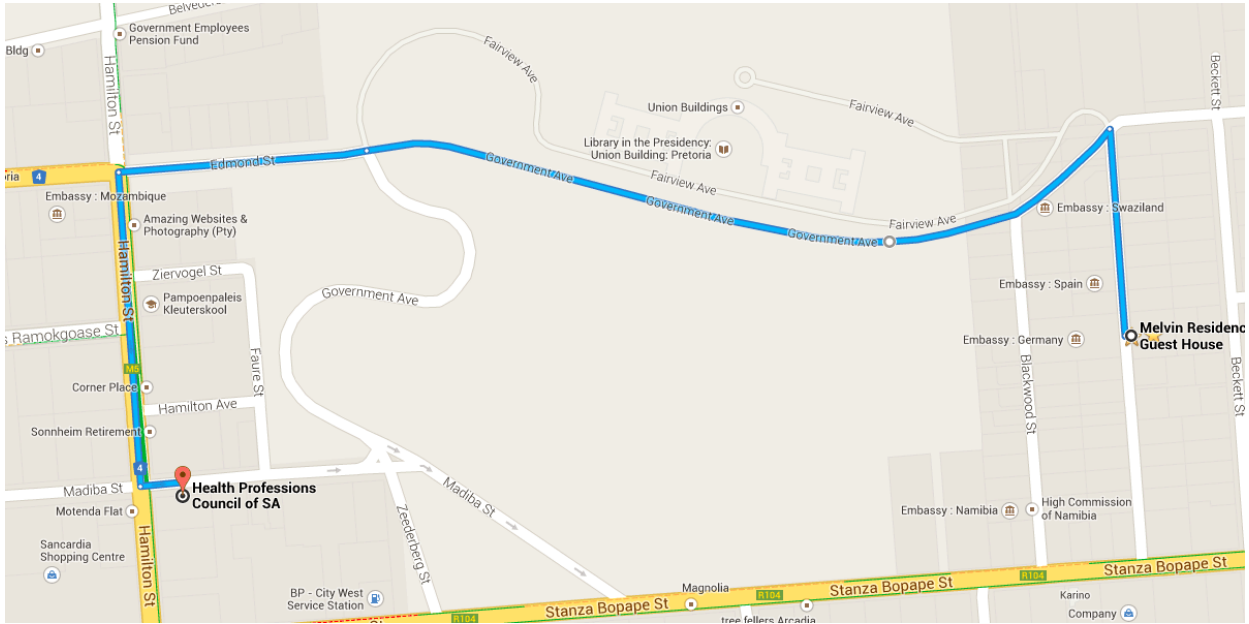

Drive 1.7 km, 3 min

### Directions from Melvin Residence Guest House to Health Professions Council of S A

**Melvin Residence Guest House** ⚠️ This route has restricted usage or private roads.  
184 Pine St, Pretoria 0083

- ↑ 1. Head north on Pine St toward Government Ave  
220 m
- ↙ 2. Sharp left onto Government Ave  
⚠️ Partial restricted usage road  
800 m
- ↑ 3. Continue onto Edmond St  
260 m
- ↙ 4. Turn left onto Hamilton St/N4  
350 m
- ↙ 5. Take the 3rd left onto Madiba St  
📍 Destination will be on the right  
42 m

**Health Professions Council of S A**  
553 Vermeulen St, ARCADIA 0083

These directions are for planning purposes only. You may find that construction projects, traffic, weather, or other events may cause conditions to differ from the map results, and you should plan your route accordingly. You must obey all signs or notices regarding your route.

Map data ©2014 AfriGIS (Pty) Ltd, Google