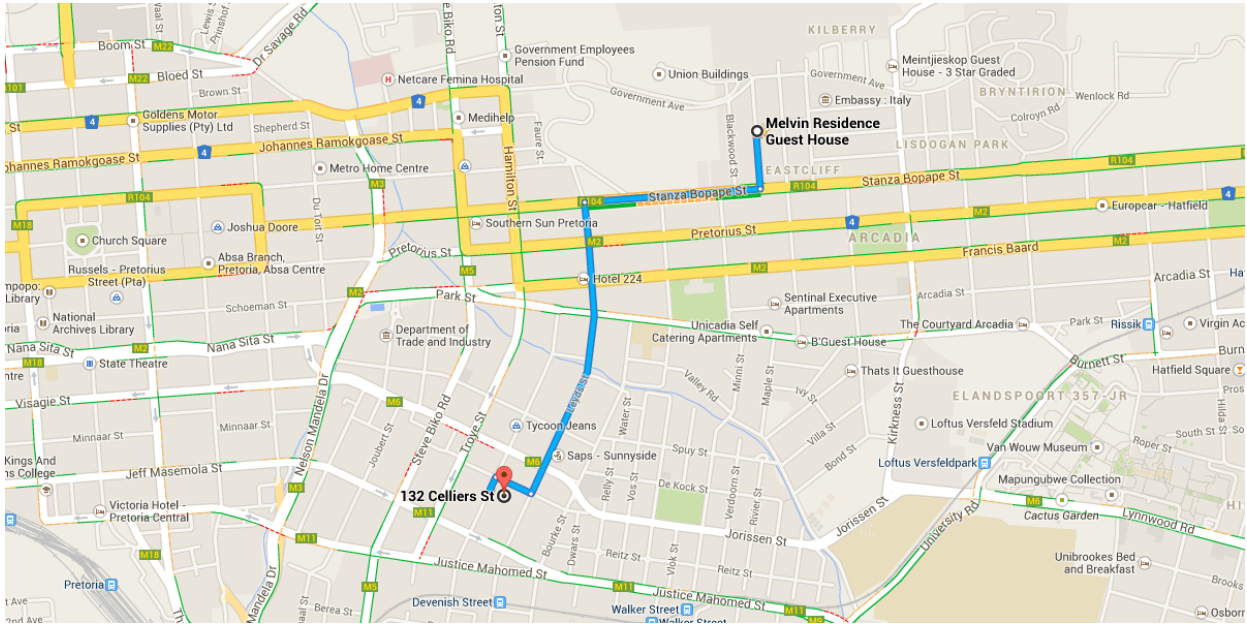

Drive 2.5 km, 6 min

### Directions from Melvin Residence Guest House to 132 Celliers St

#### **○ Melvin Residence Guest House**

184 Pine St, Pretoria 0083

- 1. Head south on Pine St toward Stanza Bopape St 240 m
  - 2. Turn right onto Stanza Bopape St 750 m
  - 3. Take the 3rd left onto Leyds St 1.3 km
  - 4. Turn right onto Jorissen St 160 m
  - 5. Take the 1st left onto Celliers St 57 m
- i** Destination will be on the left