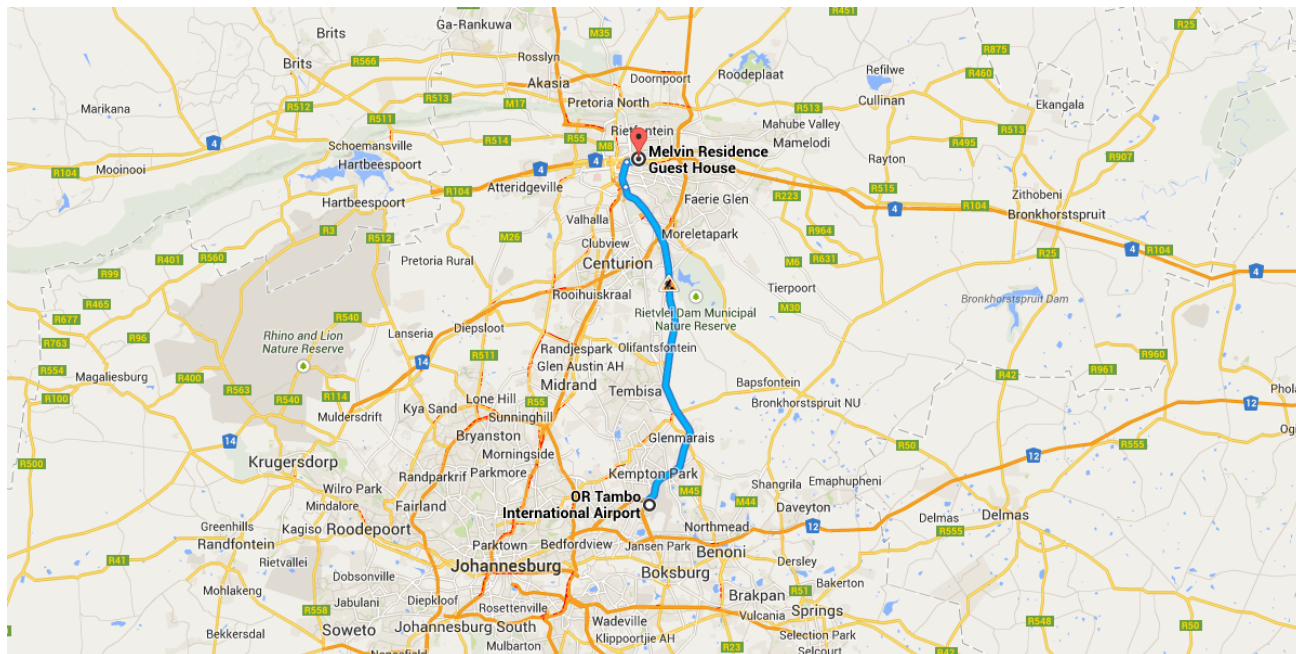

Drive 51.9 km, 37 min

Directions from O.R. Tambo International Airport to Melvin Residence Guest House

O.R. Tambo International Airport

This route has tolls.

O R Tambo Airport Road, Kempton Park, Johannesburg 1627,Gauteng

Get on R21

1.7 km / 3 min

- 1. Head southwest on O R Tambo Airport Rd
- 2. Slight right toward Exit 46
- 3. Take exit 46 for R21 N toward City Center/Kempton Park/Pretoria

Merge onto R21

-
- Partial toll road

45.0 km / 26 min

Follow Nelson Mandela Dr/M3 and Stanza Bopape St to Pine St

5.2 km / 8 min

5. At the roundabout, take the **1st** exit onto **Nelson Mandela Dr/M3/M5**

Continue to follow Nelson Mandela Dr/M3
3.4 km
6. Turn **right** onto **Stanza Bopape St**
1.6 km
7. Turn **left** onto **Pine St**
 Destination will be on the right
240 m

📍 Melvin Residence Guest House

184 Pine St, Pretoria 0083

These directions are for planning purposes only. You may find that construction projects, traffic, weather, or other events may cause conditions to differ from the map results, and you should plan your route accordingly. You must obey all signs or notices regarding your route.