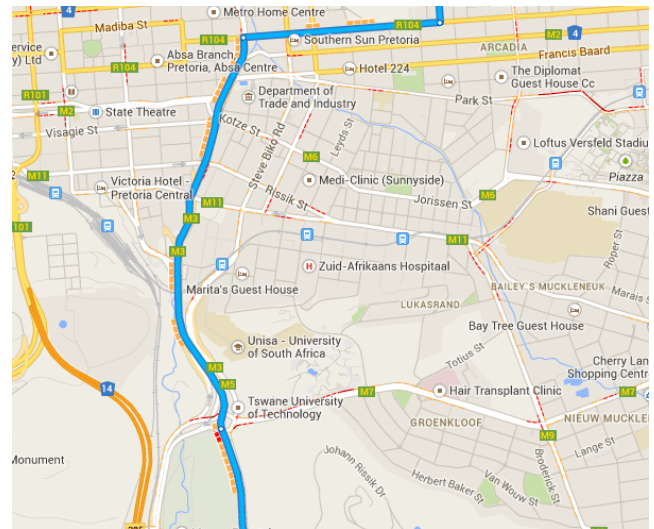

Drive 51.9 km, 37 min

Directions from O.R. Tambo International Airport to Melvin Residence Guest House

O.R. Tambo International Airport

This route has tolls.

O R Tambo Airport Road, Kempton Park, Johannesburg 1627,Gauteng

Get on R21

1.7 km / 3 min

- 1. Head southwest on O R Tambo Airport Rd
- 2. Slight right toward Exit 46
- 3. Take exit 46 for R21 N toward City Center/Kempton Park/Pretoria

Merge onto R21

-
- Partial toll road

45.0 km / 26 min

Follow Nelson Mandela Dr/M3 and Stanza Bopape St to Pine St

5.2 km / 8 min

5. At the roundabout, take the **1st** exit onto **Nelson Mandela Dr/M3/M5**

Continue to follow Nelson Mandela Dr/M3
3.4 km
6. Turn **right** onto **Stanza Bopape St**
1.6 km
7. Turn **left** onto **Pine St**
 Destination will be on the right
240 m

📍 Melvin Residence Guest House

184 Pine St, Pretoria 0083

These directions are for planning purposes only. You may find that construction projects, traffic, weather, or other events may cause conditions to differ from the map results, and you should plan your route accordingly. You must obey all signs or notices regarding your route.