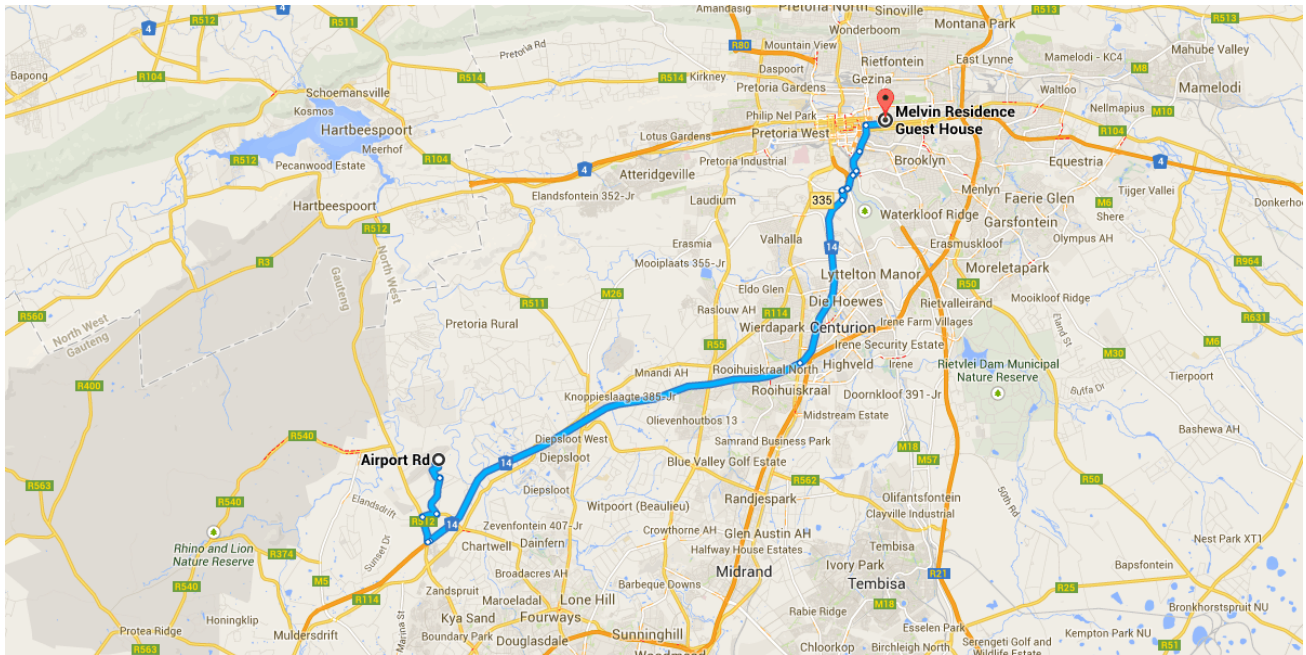

Drive 52.6 km, 42 min

Directions from Airport Rd to Melvin Residence Guest House

○ Airport Rd

Lanseria 1748

Get on N14 from Airport Rd, Middel and Malibongwe Dr/R512

7.2 km / 10 min

- ↑ 1. Head southwest on Airport Rd toward Middel
1.9 km
- ↘ 2. Turn right onto Middel
2.6 km
- ↘ 3. Turn right onto 6th Rd/R552
1.0 km
- ↙ 4. Take the 1st left onto Malibongwe Dr/R512
1.6 km
- ↙ 5. Turn left to merge onto N14 toward Pretoria
190 m

Follow N14 and Ben Schoeman Fwy to Eufees Rd/M7 in Pretoria. Take exit 335 from Ben Schoeman Fwy/N14

39.1 km / 23 min

- ⬆ 6. Merge onto N14

27.1 km
- ⬅ 7. At the interchange 124A-Brakfontein, keep **left** and follow signs for N14 toward Pretoria

11.3 km
- ⬇ 8. Take exit 335 for M7/Eeufes Road toward Pretoria

650 m

Take Christina De Wit Ave, Elandspoor St, Steve Biko Rd and Stanza Bopape St to Pine St

- ➡ 9. Turn **right** onto Eeufes Rd/M7

450 m
- ⬆ 10. Take the ramp onto Christina De Wit Ave/M18

1.0 km
- ⬅ 11. Keep **left** to continue on Christina De Wit Ave

350 m
- ⬆ 12. Continue onto Elandspoor St

1.4 km
- ⬆ 13. Continue onto Steve Biko Rd

1.8 km
- ➡ 14. Turn **right** onto Stanza Bopape St

1.2 km
- ⬅ 15. Turn **left** onto Pine St