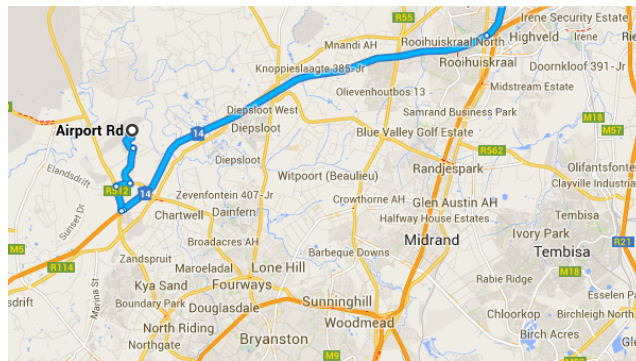

Drive 52.6 km, 42 min

Directions from Airport Rd to Melvin Residence Guest House

○ Airport Rd

Lanseria 1748

Get on N14 from Airport Rd, Middel and Malibongwe Dr/R512

7.2 km / 10 min

- ↑ 1. Head southwest on Airport Rd toward Middel
1.9 km
- ↘ 2. Turn right onto Middel
2.6 km
- ↘ 3. Turn right onto 6th Rd/R552
1.0 km
- ↙ 4. Take the 1st left onto Malibongwe Dr/R512
1.6 km
- ↙ 5. Turn left to merge onto N14 toward Pretoria
190 m

Follow N14 and Ben Schoeman Fwy to Eufees Rd/M7 in Pretoria. Take exit 335 from Ben Schoeman Fwy/N14

39.1 km / 23 min

- ⬆ 6. Merge onto N14

27.1 km
- ⬅ 7. At the interchange 124A-Brakfontein, keep **left** and follow signs for N14 toward Pretoria

11.3 km
- ⬇ 8. Take exit 335 for M7/Eeufes Road toward Pretoria

650 m

Take Christina De Wit Ave, Elandspoor St, Steve Biko Rd and Stanza Bopape St to Pine St

- ➡ 9. Turn **right** onto Eeufes Rd/M7

450 m
- ⬆ 10. Take the ramp onto Christina De Wit Ave/M18

1.0 km
- ⬅ 11. Keep **left** to continue on Christina De Wit Ave

350 m
- ⬆ 12. Continue onto Elandspoor St

1.4 km
- ⬆ 13. Continue onto Steve Biko Rd

1.8 km
- ➡ 14. Turn **right** onto Stanza Bopape St

1.2 km
- ⬅ 15. Turn **left** onto Pine St