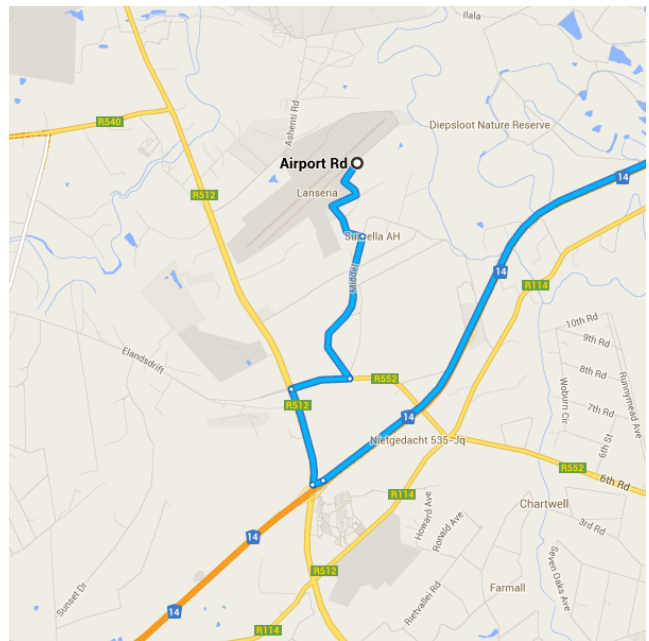

Drive 52.6 km, 42 min

Directions from Airport Rd to Melvin Residence Guest House

○ Airport Rd

Lanseria 1748

Get on N14 from Airport Rd, Middel and Malibongwe Dr/R512

7.2 km / 10 min

- ↑ 1. Head southwest on Airport Rd toward Middel
1.9 km
- ↘ 2. Turn right onto Middel
2.6 km
- ↘ 3. Turn right onto 6th Rd/R552
1.0 km
- ↙ 4. Take the 1st left onto Malibongwe Dr/R512
1.6 km
- ↙ 5. Turn left to merge onto N14 toward Pretoria
190 m

Follow N14 and Ben Schoeman Fwy to Eufees Rd/M7 in Pretoria. Take exit 335 from Ben Schoeman Fwy/N14

39.1 km / 23 min

- ⬆ 6. Merge onto N14

27.1 km
- ⬅ 7. At the interchange 124A-Brakfontein, keep **left** and follow signs for N14 toward Pretoria

11.3 km
- ⬇ 8. Take exit 335 for M7/Eeufes Road toward Pretoria

650 m

Take Christina De Wit Ave, Elandspoor St, Steve Biko Rd and Stanza Bopape St to Pine St

- ➡ 9. Turn **right** onto Eeufes Rd/M7

450 m
- ⬆ 10. Take the ramp onto Christina De Wit Ave/M18

1.0 km
- ⬅ 11. Keep **left** to continue on Christina De Wit Ave

350 m
- ⬆ 12. Continue onto Elandspoor St

1.4 km
- ⬆ 13. Continue onto Steve Biko Rd

1.8 km
- ➡ 14. Turn **right** onto Stanza Bopape St

1.2 km
- ⬅ 15. Turn **left** onto Pine St