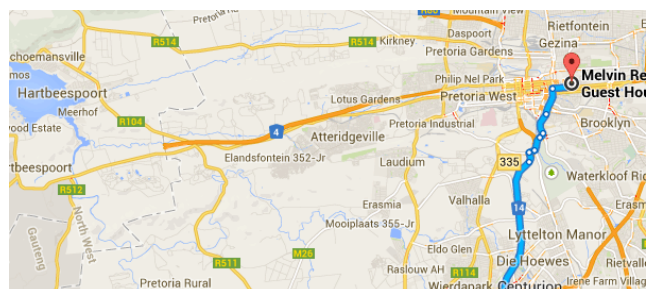

Drive 52.6 km, 42 min

Directions from Airport Rd to Melvin Residence Guest House

○ Airport Rd

Lanseria 1748

Get on N14 from Airport Rd, Middel and Malibongwe Dr/R512

7.2 km / 10 min

- ↑ 1. Head southwest on Airport Rd toward Middel
1.9 km
- ↘ 2. Turn right onto Middel
2.6 km
- ↘ 3. Turn right onto 6th Rd/R552
1.0 km
- ↙ 4. Take the 1st left onto Malibongwe Dr/R512
1.6 km
- ↙ 5. Turn left to merge onto N14 toward Pretoria
190 m

Follow N14 and Ben Schoeman Fwy to Eufees Rd/M7 in Pretoria. Take exit 335 from Ben Schoeman Fwy/N14

39.1 km / 23 min

- ⬆ 6. Merge onto N14

27.1 km
- ⬅ 7. At the interchange 124A-Brakfontein, keep **left** and follow signs for N14 toward Pretoria

11.3 km
- ⬇ 8. Take exit 335 for M7/Eeufes Road toward Pretoria

650 m

Take Christina De Wit Ave, Elandspoor St, Steve Biko Rd and Stanza Bopape St to Pine St

- ➡ 9. Turn **right** onto Eeufes Rd/M7

450 m
- ⬆ 10. Take the ramp onto Christina De Wit Ave/M18

1.0 km
- ⬅ 11. Keep **left** to continue on Christina De Wit Ave

350 m
- ⬆ 12. Continue onto Elandspoor St

1.4 km
- ⬆ 13. Continue onto Steve Biko Rd

1.8 km
- ➡ 14. Turn **right** onto Stanza Bopape St

1.2 km
- ⬅ 15. Turn **left** onto Pine St