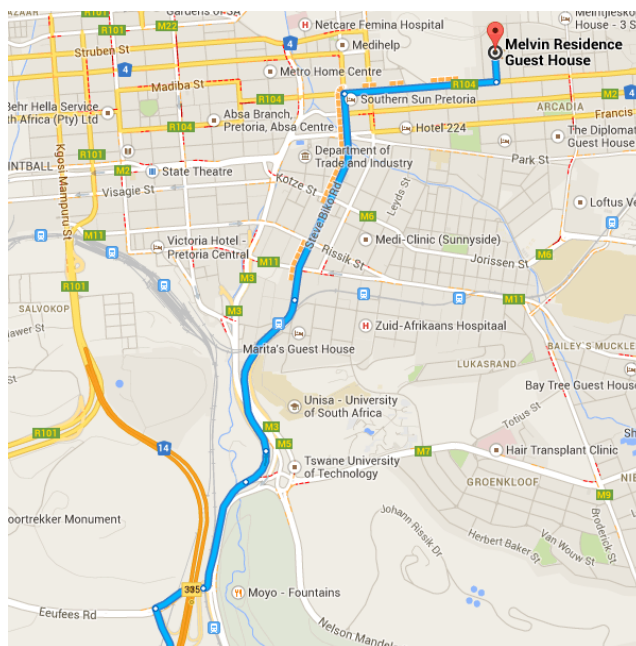

Drive 52.6 km, 42 min

Directions from Airport Rd to Melvin Residence Guest House

○ Airport Rd

Lanseria 1748

Get on N14 from Airport Rd, Middel and Malibongwe Dr/R512

7.2 km / 10 min

- ↑ 1. Head southwest on Airport Rd toward Middel
1.9 km
- ↘ 2. Turn right onto Middel
2.6 km
- ↘ 3. Turn right onto 6th Rd/R552
1.0 km
- ↙ 4. Take the 1st left onto Malibongwe Dr/R512
1.6 km
- ↙ 5. Turn left to merge onto N14 toward Pretoria
190 m

11.3 km
- ⬇ 8. Take exit 335 for M7/Eeufes Road toward Pretoria

650 m

Take Christina De Wit Ave, Elandspoor St, Steve Biko Rd and Stanza Bopape St to Pine St

- ➡ 9. Turn **right** onto Eeufes Rd/M7

450 m
- ⬆ 10. Take the ramp onto Christina De Wit Ave/M18

1.0 km
- ⬅ 11. Keep **left** to continue on Christina De Wit Ave

350 m
- ⬆ 12. Continue onto Elandspoor St

1.4 km
- ⬆ 13. Continue onto Steve Biko Rd

1.8 km
- ➡ 14. Turn **right** onto Stanza Bopape St

1.2 km
- ⬅ 15. Turn **left** onto Pine St

i Destination will be on the right

240 m

📍 Melvin Residence Guest House

184 Pine St, Pretoria 0083

These directions are for planning purposes only. You may find that construction projects, traffic, weather, or other events may cause conditions to differ from the map results, and you should plan your route accordingly. You must obey all signs or notices regarding your route.