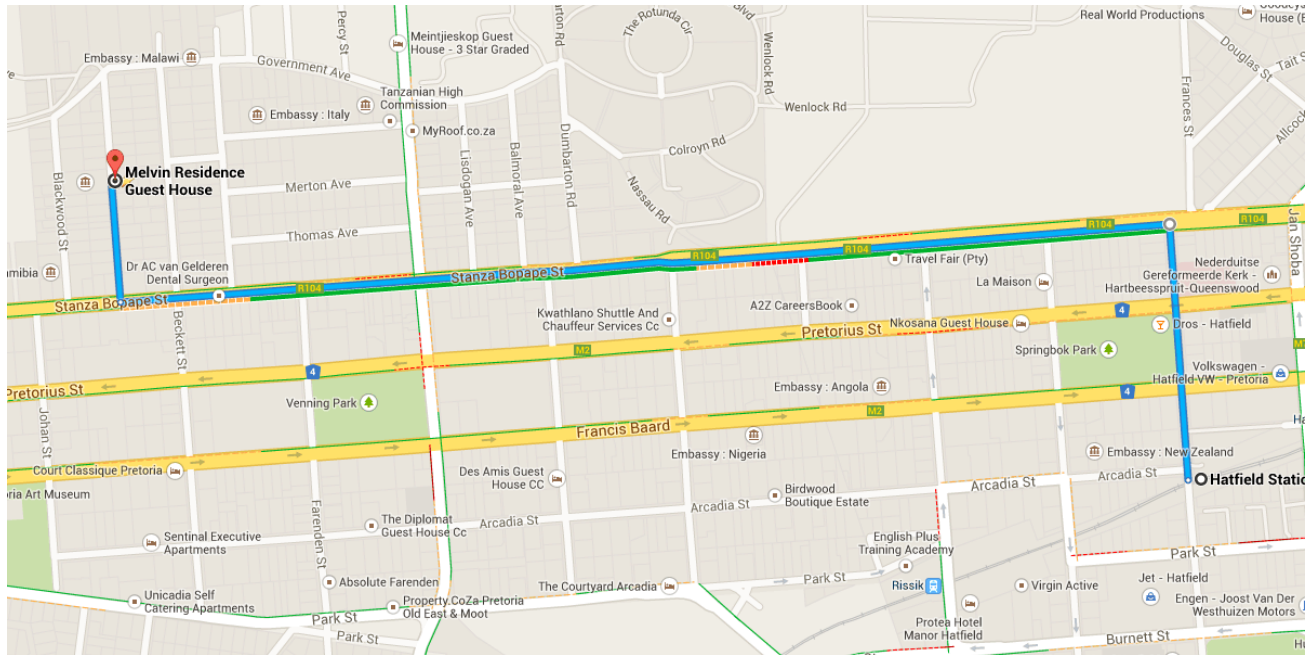

Drive 2.8 km, 6 min

Directions from Hatfield Station to Melvin Residence Guest House

 Hatfield Station

Pretoria

 Melvin Residence Guest House

184 Pine St, Pretoria 0083

These directions are for planning purposes only. You may find that construction projects, traffic, weather, or other events may cause conditions to differ from the map results, and you should plan your route accordingly. You must obey all signs or notices regarding your route.

Map data ©2014 AfriGIS (Pty) Ltd, Google